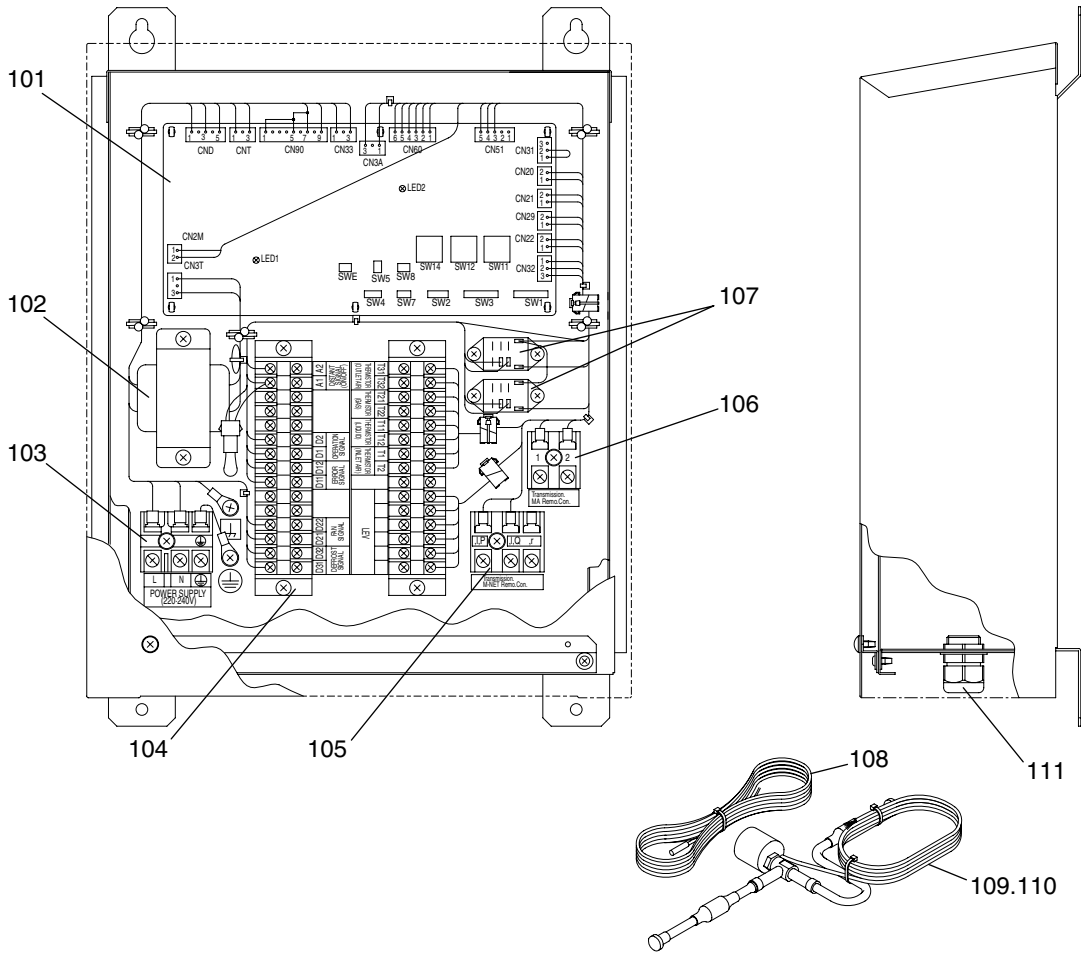

SERVICE PARTS LIST FOR MITSUBISHI ELECTRIC PACKAGED AIR-CONDITIONERS

Series : AHU CONTROLLER

Nov. 2006

BWE06360

INDEX
PAC-AH125M-H
PAC-AH140M-H
PAC-AH250M-H

PAC-AH125M-H
 PAC-AH140M-H
 PAC-AH250M-H

FUNCTIONAL PARTS

No.	Part No.	G : RoHS Apply Only W : RoHS Apply by Running Change		Spec.	PAC-AH125M-H	PAC-AH140M-H	PAC-AH250M-H			Dwg. No.	Price	Revision History
			Part Name									
101	R61 021 280	G	PCA board	AHU	1	1	1			KE00D204G03		
102	R61 004 260	G	Transformer	240V/23.2V-1.1A	1	1	1			P715419X01		
103	R63 A64 246	G	Terminal block		1	1	1			P436129X01		
104	R61 006 246	G	Terminal block	BTB15C15	2	2	2			P436184X01		
105	R61 003 246	G	Terminal block		1	1	1			BG00R200G45		
106	R61 004 246	G	Terminal block		1	1	1			BG00R200G15		
107	R63 925 963	G	Relay	LY2F	2	2	2			S421003H06		
108	R63 Y20 201	G	Thermistor	M66	4	4	4			P418023X01		
109	R63 Y18 401	G	Linear expansion valve assy	INS.125M	1		2			W661193G02		
110	R63 Y19 401	G	Linear expansion valve assy	INS.140M		1				W661193G03		
111	R63 Y03 122	G	Lock nut	13.5 BS4	5	5	5			P695110X01		