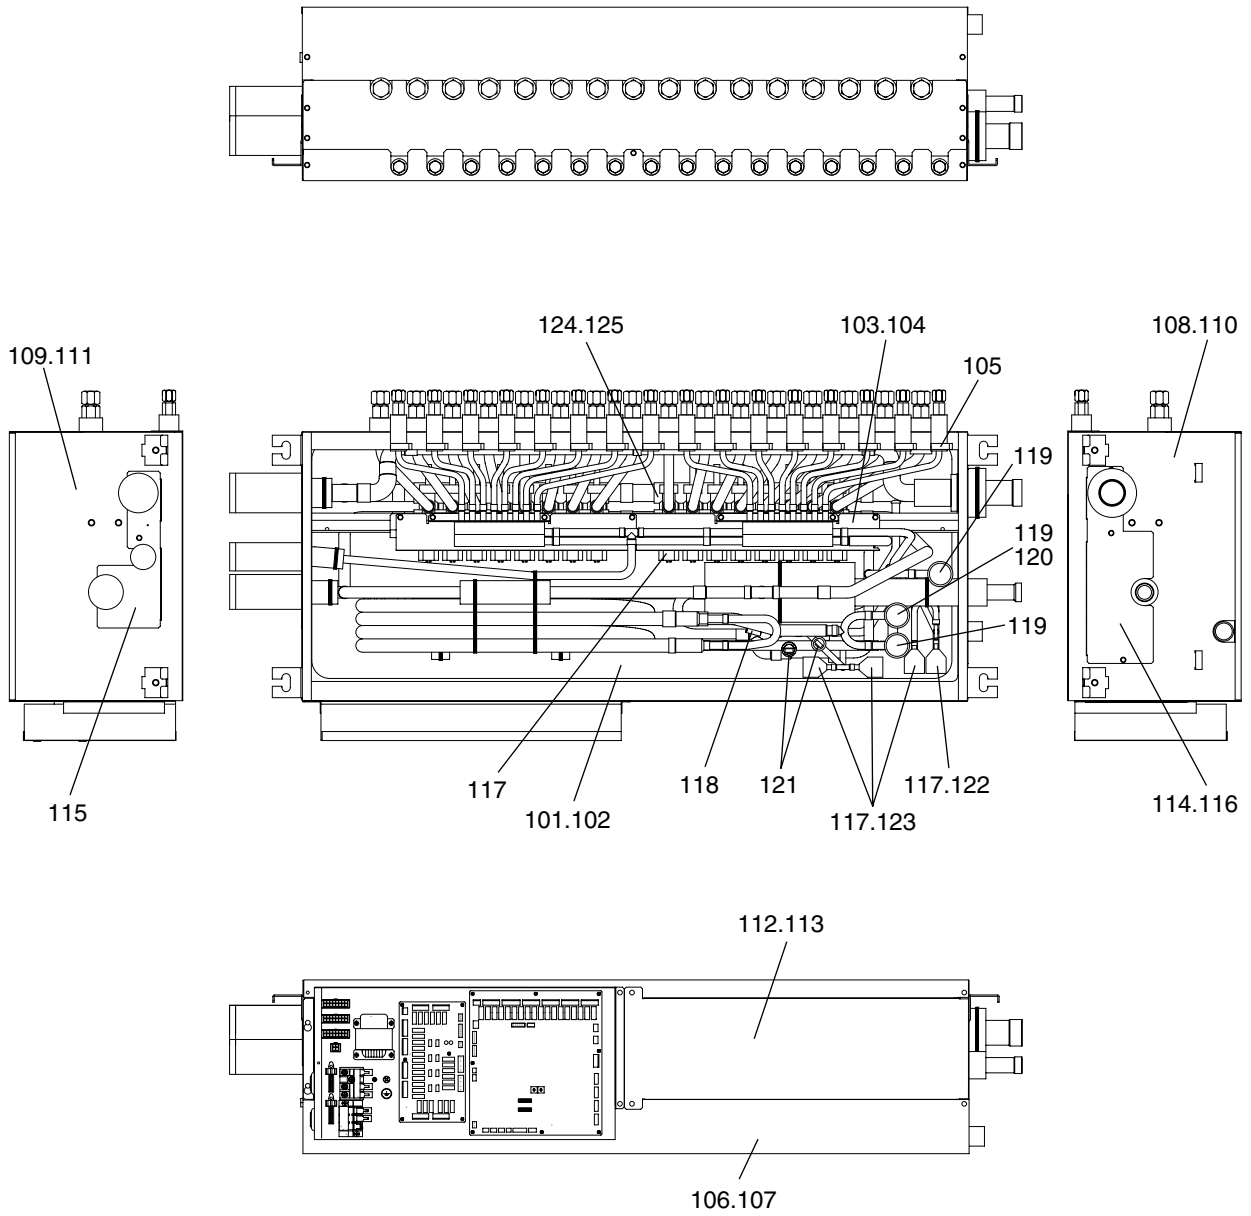

SERVICE PARTS LIST FOR MITSUBISHI ELECTRIC PACKAGED AIR-CONDITIONERS

Series : CMB

Aug. 2007

BWE07100

INDEX
CMB-P1016V-HA CMB-P1016V-HB

No.	Part No.	G : RoHS Apply Only W : RoHS Apply by Running Change		Spec.	CMB-P1016V-HA	CMB-P1016V-HB				Dwg. No.	Price	Revision History
			Part Name									
201	R63 Y02 715	G	Terminal block		1	1				W834188H02		
202	R63 979 247	G	Terminal block		1	1				P436110X01		
203	R63 Y20 260	G	Transformer	240V/24.2V	1	1				P715859X02		
204	R63 044 280	G	Board assy	BC-M01	1	1				W266227G08		
205	R63 M82 280	G	Board assy	RELAY10-16	1	1				W629543G01		