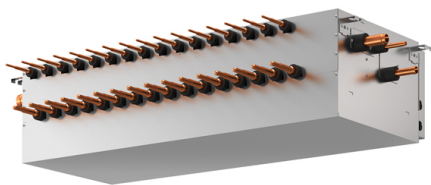

Air Conditioning

Product Information

CMB-P1016V-HA1 : MASTER BRANCH CONTROLLER

At the heart of both the R2 and WR2 Series, the BC controller makes simultaneous heating and cooling possible. It has the inherent 'intelligence' to be the system's decision-maker.

FEATURES

BC

BC BRANCH CONTROLLER

Number of Connections	16
Weight (kg)	69
Dimensions (mm) Width	1110
Dimensions (mm) Depth	520
Dimensions (mm) Height	289
Electrical Supply	220-240V, 50HZ
Phase	SINGLE
Power Input (kW)	0.312
Running Current (A)	1.3
Fuse Rating (BS88) - HRC (A)	6
Mains Cable No. Cores	3

DIMENSIONS

CMB-P1016-HA1