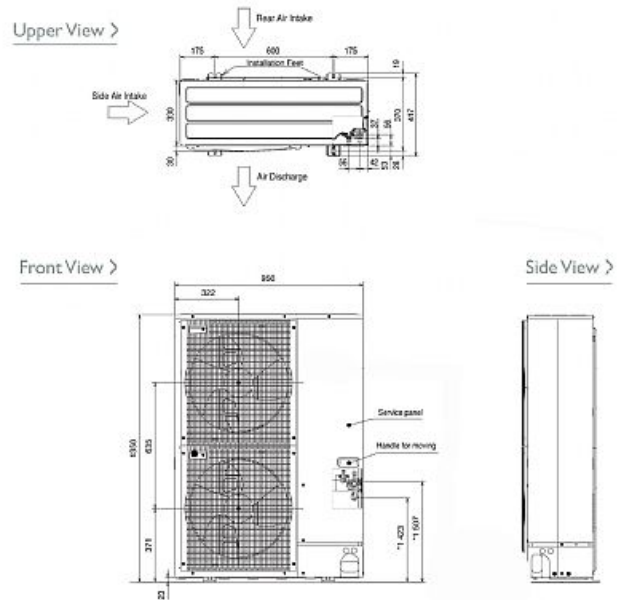

Product Details

PUMY-P125YHM	
Capacity (kW):	
Heating (Nominal)	16.0
Cooling (Nominal)	14.0
Heating (UK)	13.3
Cooling (UK)	12.9
Power Input (kW) Heating (Nominal)	4.27
Power Input (kW) Cooling (Nominal)	4.25
Power Input (kW) Heating (UK)	3.8
Power Input (kW) Cooling (UK)	3.6
Max No. of Connectable Indoor Units	8
Airflow (m3/min) (Heating / Cooling)	100 / 100
Noise (dBA) (Heating/ Cooling)	5250
Pipe Size Gas mm (in)	15.88 (5/8)
Pipe Size Liquid mm (in)	9.52 (3/8)
Width - mm	950
Depth - mm	330+30
Height - mm	1350
Weight - kg	140
Electrical Supply	380-415v, 50Hz
Phase	3
Mains Cable No. Cores	4 + earth
Starting Current (A)	5
Running Current (A) - Heating	6.3
Running Current (A) - Cooling	6.3
Fuse Rating (BS88) - HRC (A)	16

Piping Restrictions

Total Piping Length (m)	120
Furthest Piping Length (m)	80
Furthest Piping Length after 1st Branch (m)	30
Between Indoor and Outdoor Units - Height (m)	30
Between Indoor and Indoor Units - Height (m)	12

Dimensions

PUMY-P125YHM

Telephone: 01707 282880

Email: air.conditioning@meuk.mee.com Website: <http://www.mitsubishielectric.co.uk/aircon>

Tel:
Fax:

Mitsubishi Electric reserves the right to make any variation in technical specification to the equipment described, or to withdraw or replace products without prior notification or public announcement.