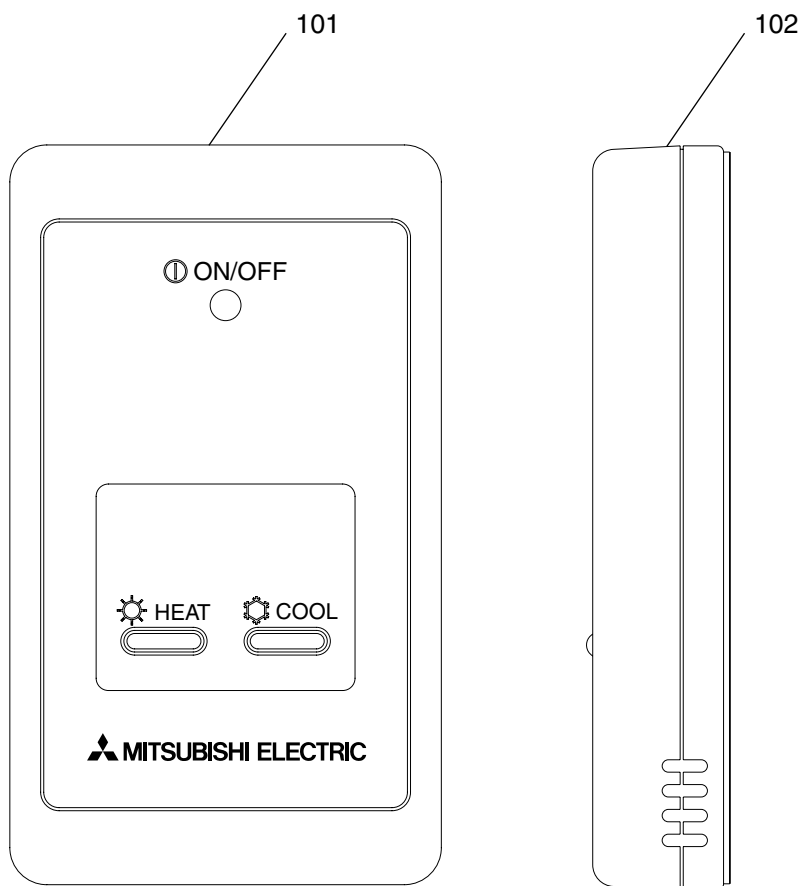

# **SERVICE PARTS LIST FOR MITSUBISHI ELECTRIC AIR-CONDITIONER NETWORK SYSTEM**

**Series : SIGNAL RECEIVING UNIT**

**Aug. 2006**

**BWE06240**

<b>INDEX</b>
<b>PAR-FA32MA-E</b>

No.	Part No.	RoHS Compliant : G		Spec.	PAR-FA32MA-E					Dwg. No.	Price	Revision History
			Part Name									
101	R61 Y43 304	G	Signal receiving unit	PAR-FA32MA-E	1					W264932G08		
102	R63 Y06 077	G	Front cover		1					W876021G06		