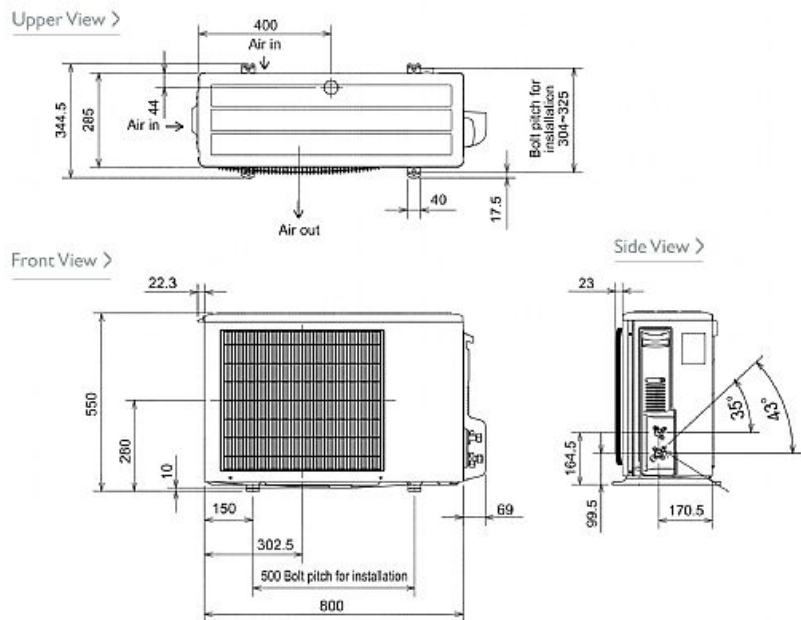

Telephone: 01707 282880

Email: air.conditioning@meuk.mee.com Website: <http://www.mitsubishielectric.co.uk/aircon>

Tel:
Fax:

Mitsubishi Electric reserves the right to make any variation in technical specification to the equipment described, or to withdraw or replace products without prior notification or public announcement.