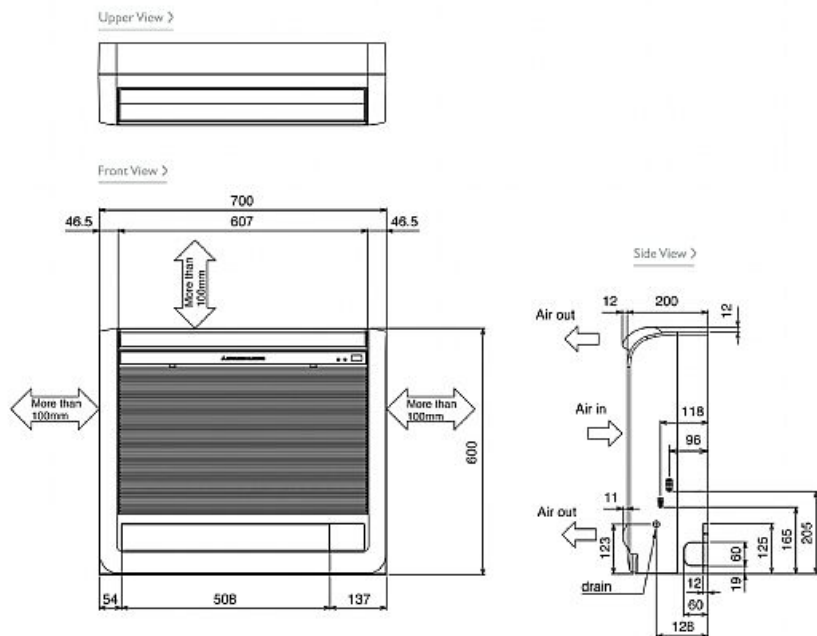

Product Details

MFZ-KA35VA Indoor Unit	
Capacity (kW):	
Heating (Nominal) (Low - High)	4.00 (0.90 - 6.20)
Cooling (Nominal) (Low - High)	3.50 (0.90 - 3.90)
Heating (UK) (Low - High)	3.30 (0.75 - 5.15)
Cooling (UK) (Low - High)	3.45 (0.90 - 3.85)
SHF R410A (Nominal)	0.65
COP / EER (Nominal)	3.64 / 3.21
Energy Label Heating / Cooling	A / A
Width - mm	700
Depth - mm	200
Height - mm	600
Weight - kg	14
Airflow (m³/min) (Heating /Cooling) - Lo-Mi-Hi-SupHi	5.2-6.2-7.8-9.5 / 6.1-7.4-9.1
Noise (dBA) (Heating /Cooling) - Lo-Mi-Hi-SupHi	25-28-33-38 / 23-28-33-38
Pipe Size Gas mm (in)	9.52 (3/8)
Pipe Size Liquid mm (in)	6.35 (1/4)
Electrical Supply	Fed by Outdoor Unit
Phase	Single
Fuse Rating (BS88) - HRC (A)	6
Interconnecting Cable No. Cores	4

SUZ-KA35VA Outdoor Unit	
Width - mm	800
Depth - mm	285
Height - mm	550
Weight - kg	37
Noise (dBA) (Heating /Cooling)	48 / 47
Electrical Supply	220-240v, 50Hz
Phase	Single
Fuse Rating (BS88) - HRC (A)	16
SystemPower Input (kW) - Heating (Nominal)	1.1
SystemPower Input (kW) - Cooling (Nominal)	1.09
SystemPower Input (kW) - Heating (UK)	1
SystemPower Input (kW) - Cooling (UK)	0.87
Starting Current (A)	4.8
SystemRunning Current (A) - Heating / Cooling	5 / 5
Mains Cable No. Cores	3
Max Pipe Length (m)	20
Max Height Difference (m)	12
Charge (kg) - 7m	1.05

Dimensions

MFZ-KA35VA

SUZ-KA35VA