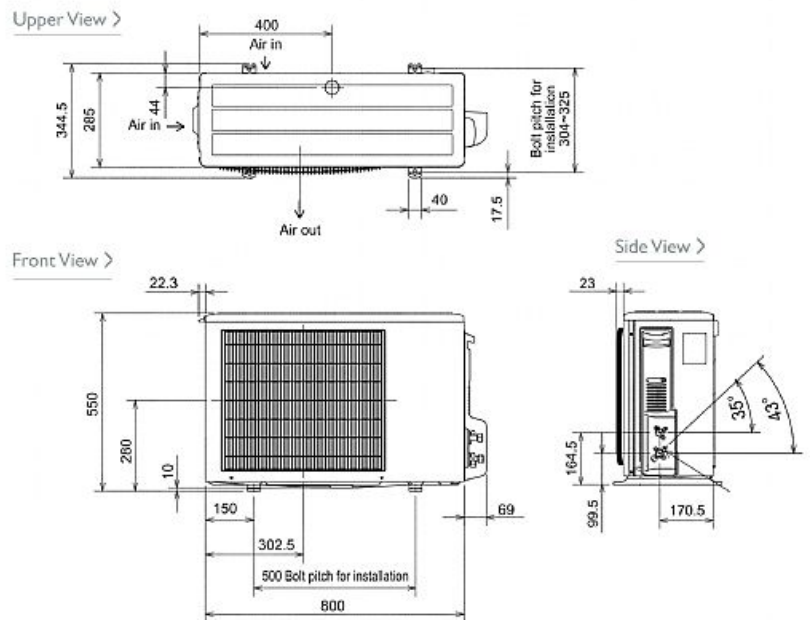

Telephone: 01707 282880

Email: air.conditioning@meuk.mee.com Website: <http://www.mitsubishielectric.co.uk/aircon>

Tel:
Fax:

Mitsubishi Electric reserves the right to make any variation in technical specification to the equipment described, or to withdraw or replace products without prior notification or public announcement.