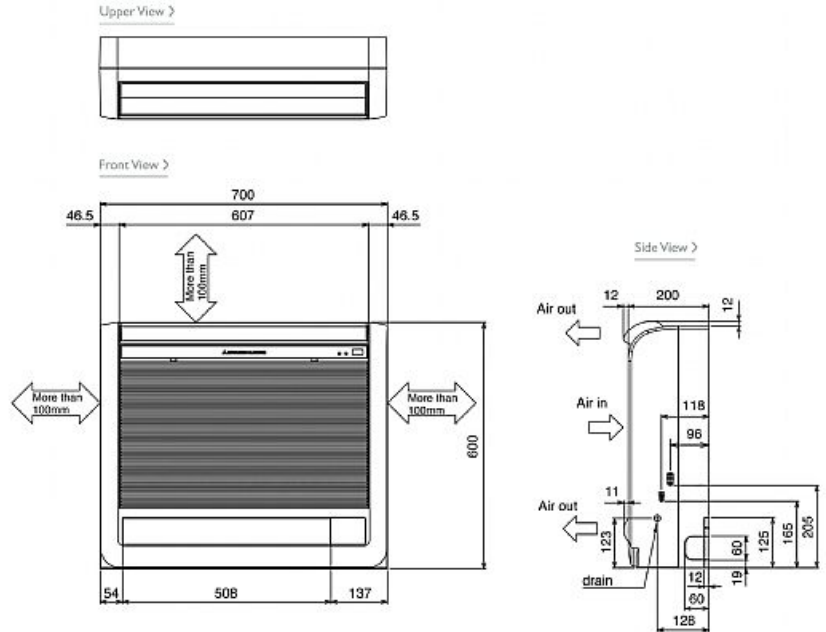

Product Details

MFZ-KA25VA Indoor Unit	
Capacity (kW):	
Heating (Nominal) (Low - High)	3.40 (0.90 - 5.10)
Cooling (Nominal) (Low - High)	2.50 (0.90 - 3.40)
Heating (UK) (Low - High)	2.85 (0.75 - 4.25)
Cooling (UK) (Low - High)	2.50 (0.90 - 3.35)
SHF R410A (Nominal)	0.66
COP / EER (Nominal)	4.07 / 4.31
Energy Label Heating / Cooling	A / A
Width - mm	700
Depth - mm	200
Height - mm	600
Weight - kg	14
Airflow (m³/min) (Heating /Cooling) - Lo-Mi1-Mi2-Hi	5-6.2-7.6-9.4 / 4.8-5.8-7.1-8.9
Noise (dBA) (Heating /Cooling) - Lo-Mi1-Mi2-Hi	22-27-32-37 / 22-27-32-37
Pipe Size Gas mm (in)	9.52 (3/8)
Pipe Size Liquid mm (in)	6.35 (1/4)
Electrical Supply	Fed by Outdoor Unit
Phase	Single
Fuse Rating (BS88) - HRC (A)	6
Interconnecting Cable No. Cores	4

SUZ-KA25VA2 Outdoor Unit	
Width - mm	800
Depth - mm	285
Height - mm	550
Weight - kg	33
Noise (dBA) (Heating /Cooling)	46 / 46
Electrical Supply	220-240v, 50Hz
Phase	Single
Fuse Rating (BS88) - HRC (A)	10
SystemPower Input (kW) - Heating (Nominal)	0.835
SystemPower Input (kW) - Cooling (Nominal)	0.58
SystemPower Input (kW) - Heating (UK)	0.76
SystemPower Input (kW) - Cooling (UK)	0.46
Starting Current (A)	3.65
SystemRunning Current (A) - Heating / Cooling	3.85 / 3.25
Mains Cable No. Cores	3
Max Pipe Length (m)	20
Max Height Difference (m)	12
Charge (kg) - 7m	0.8

Dimensions

MFZ-KA25VA

SUZ-KA25VA2