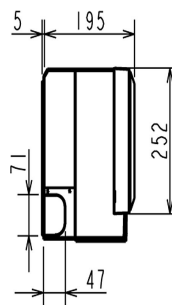

FEATURES

INDOOR

Heating Capacity (kW) (nominal)	3.2 (1.1 - 4.2)
Cooling Capacity (kW) (nominal)	2.5 (1.2 - 3.4)
Heating Capacity (kW) (UK)	2.65 (0.91 - 3.49)
Cooling Capacity (kW) (UK)	2.48 (1.19 - 3.37)
SHF (nominal and UK)	0.92
COP / EER (nominal)	4.57 / 4.59
SCOP / SEER	4.7 / 8.5
Energy Efficiency Class - Heating / Cooling	A++ / A+++
Airflow (m³/min) (Heating) - Si-Lo-Mi-Hi-SupHi	4 - 4.6 - 6.2 - 8.9 - 11.9
Airflow (m³/min) (Cooling) - Si-Lo-Mi-Hi-SupHi	4 - 4.6 - 6.3 - 8.3 - 10.5
Pipe Size Gas (mm [in])	9.52 (3/8)
Pipe Size Liquid (mm [in])	6.35 (1/4)
Sound Pressure Level (dBA) Heating - Si-Lo-Mi-Hi-SupHi	21 - 24 - 29 - 37 - 45
Sound Pressure Level (dBA) Cooling - Si-Lo-Mi-Hi-SupHi	21 - 23 - 29 - 36 - 42
Sound Power Level (dBA) Cooling	60
Dimensions (mm) Width x Depth x Height	895 x 195 x 299
Weight (kg)	11.5
Electrical Supply	FED BY OUTDOOR UNIT
Phase	SINGLE
Fuse Rating (BS88) - HRC (A)	6
Interconnecting Cable No. Cores	4

OUTDOOR

Sound Pressure Level (dBA) Heating / Cooling	48 / 47
Sound Power Level (dBA) Cooling	58
Weight (kg)	30
Dimensions (mm) Width x Depth x Height	800 x 285 x 550
Electrical Supply	220-240V, 50HZ
Phase	SINGLE
System Power Input (kW) - Heating / Cooling (nominal)	0.7 / 0.545
System Power Input (kW) - Heating / Cooling (UK)	0.64 / 0.44
Starting Current (A)	3.5
System Running Current (A) [MAX] - Heating / Cooling	3.5 / 2.9 [7.3]
Fuse Rating (BS88) - HRC (A)	10
Mains Cable No. Cores	3
Max Pipe Length (m)	20
Max Height Difference (m)	12
Charge R410A (kg) - (pre charged length)	0.8 (7)

DIMENSIONS

MSZ-EF25VEB

DIMENSIONS

MUZ-EF25VE

Upper View >

Front View >

Side View >