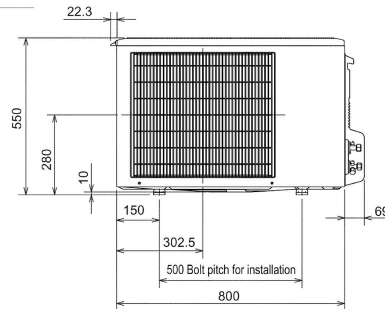

FEATURES

INDOOR

Heating Capacity (kW) (nominal)	3.2 (1.1 - 4.2)
Cooling Capacity (kW) (nominal)	2.5 (1.2 - 3.4)
Heating Capacity (kW) (UK)	2.65 (0.91 - 3.49)
Cooling Capacity (kW) (UK)	2.48 (1.19 - 3.37)
SHF (nominal and UK)	0.92
COP / EER (nominal)	4.57 / 4.59
SCOP / SEER	4.7 / 8.5
Energy Efficiency Class - Heating / Cooling	A++ / A+++
Airflow (m³/min) (Heating) - Si-Lo-Mi-Hi-SupHi	4 - 4.6 - 6.2 - 8.9 - 11.9
Airflow (m³/min) (Cooling) - Si-Lo-Mi-Hi-SupHi	4 - 4.6 - 6.3 - 8.3 - 10.5
Pipe Size Gas (mm [in])	9.52 (3/8)
Pipe Size Liquid (mm [in])	6.35 (1/4)
Sound Pressure Level (dBA) Heating - Si-Lo-Mi-Hi-SupHi	21 - 24 - 29 - 37 - 45
Sound Pressure Level (dBA) Cooling - Si-Lo-Mi-Hi-SupHi	21 - 23 - 29 - 36 - 42
Sound Power Level (dBA) Cooling	60
Dimensions (mm) Width x Depth x Height	895 x 195 x 299
Weight (kg)	11.5
Electrical Supply	FED BY OUTDOOR UNIT
Phase	SINGLE
Fuse Rating (BS88) - HRC (A)	6
Interconnecting Cable No. Cores	4

OUTDOOR

Sound Pressure Level (dBA) Heating / Cooling	48 / 47
Sound Power Level (dBA) Cooling	58
Weight (kg)	30
Dimensions (mm) Width x Depth x Height	800 x 285 x 550
Electrical Supply	220-240V, 50HZ
Phase	SINGLE
System Power Input (kW) - Heating / Cooling (nominal)	0.7 / 0.545
System Power Input (kW) - Heating / Cooling (UK)	0.64 / 0.44
Starting Current (A)	3.5
System Running Current (A) [MAX] - Heating / Cooling	3.5 / 2.9 [7.3]
Fuse Rating (BS88) - HRC (A)	10
Mains Cable No. Cores	3
Max Pipe Length (m)	20
Max Height Difference (m)	12
Charge R410A (kg) - (pre charged length)	0.8 (7)

DIMENSIONS

MSZ-EF25VEB

DIMENSIONS

MUZ-EF25VE

Upper View >

Front View >

Side View >