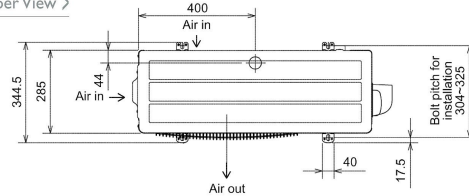

FEATURES

INDOOR

Heating Capacity (kW) (nominal)	3.2 (1.1 - 4.2)
Cooling Capacity (kW) (nominal)	2.5 (1.2 - 3.4)
Heating Capacity (kW) (UK)	2.65 (0.91 - 3.49)
Cooling Capacity (kW) (UK)	2.48 (1.19 - 3.37)
SHF (nominal and UK)	0.92
COP / EER (nominal)	4.57 / 4.59
SCOP / SEER	4.7 / 8.5
Energy Efficiency Class - Heating / Cooling	A++ / A+++
Airflow (m³/min) (Heating) - Si-Lo-Mi-Hi-SupHi	4 - 4.6 - 6.2 - 8.9 - 11.9
Airflow (m³/min) (Cooling) - Si-Lo-Mi-Hi-SupHi	4 - 4.6 - 6.3 - 8.3 - 10.5
Pipe Size Gas (mm [in])	9.52 (3/8)
Pipe Size Liquid (mm [in])	6.35 (1/4)
Sound Pressure Level (dBA) Heating - Si-Lo-Mi-Hi-SupHi	21 - 24 - 29 - 37 - 45
Sound Pressure Level (dBA) Cooling - Si-Lo-Mi-Hi-SupHi	21 - 23 - 29 - 36 - 42
Sound Power Level (dBA) Cooling	60
Dimensions (mm) Width x Depth x Height	895 x 195 x 299
Weight (kg)	11.5
Electrical Supply	FED BY OUTDOOR UNIT
Phase	SINGLE
Fuse Rating (BS88) - HRC (A)	6
Interconnecting Cable No. Cores	4

OUTDOOR

Sound Pressure Level (dBA) Heating / Cooling	48 / 47
Sound Power Level (dBA) Cooling	58
Weight (kg)	30
Dimensions (mm) Width x Depth x Height	800 x 285 x 550
Electrical Supply	220-240V, 50HZ
Phase	SINGLE
System Power Input (kW) - Heating / Cooling (nominal)	0.7 / 0.545
System Power Input (kW) - Heating / Cooling (UK)	0.64 / 0.44
Starting Current (A)	3.5
System Running Current (A) [MAX] - Heating / Cooling	3.5 / 2.9 [7.3]
Fuse Rating (BS88) - HRC (A)	10
Mains Cable No. Cores	3
Max Pipe Length (m)	20
Max Height Difference (m)	12
Charge R410A (kg) - (pre charged length)	0.8 (7)

DIMENSIONS

MSZ-EF25VEB

DIMENSIONS

MUZ-EF25VE

Upper View >

Front View >

Side View >