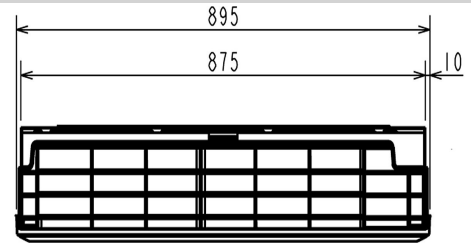

FEATURES

INDOOR

Heating Capacity (kW) (nominal)	3.2 (1.1 - 4.2)
Cooling Capacity (kW) (nominal)	2.5 (1.2 - 3.4)
Heating Capacity (kW) (UK)	2.65 (0.91 - 3.49)
Cooling Capacity (kW) (UK)	2.48 (1.19 - 3.37)
SHF (nominal and UK)	0.92
COP / EER (nominal)	4.57 / 4.59
SCOP / SEER	4.7 / 8.5
Energy Efficiency Class - Heating / Cooling	A++ / A+++
Airflow (m³/min) (Heating) - Si-Lo-Mi-Hi-SupHi	4 - 4.6 - 6.2 - 8.9 - 11.9
Airflow (m³/min) (Cooling) - Si-Lo-Mi-Hi-SupHi	4 - 4.6 - 6.3 - 8.3 - 10.5
Pipe Size Gas (mm [in])	9.52 (3/8)
Pipe Size Liquid (mm [in])	6.35 (1/4)
Sound Pressure Level (dBA) Heating - Si-Lo-Mi-Hi-SupHi	21 - 24 - 29 - 37 - 45
Sound Pressure Level (dBA) Cooling - Si-Lo-Mi-Hi-SupHi	21 - 23 - 29 - 36 - 42
Sound Power Level (dBA) Cooling	60
Dimensions (mm) Width x Depth x Height	895 x 195 x 299
Weight (kg)	11.5
Electrical Supply	FED BY OUTDOOR UNIT
Phase	SINGLE
Fuse Rating (BS88) - HRC (A)	6
Interconnecting Cable No. Cores	4

OUTDOOR

Sound Pressure Level (dBA) Heating / Cooling	48 / 47
Sound Power Level (dBA) Cooling	58
Weight (kg)	30
Dimensions (mm) Width x Depth x Height	800 x 285 x 550
Electrical Supply	220-240V, 50HZ
Phase	SINGLE
System Power Input (kW) - Heating / Cooling (nominal)	0.7 / 0.545
System Power Input (kW) - Heating / Cooling (UK)	0.64 / 0.44
Starting Current (A)	3.5
System Running Current (A) [MAX] - Heating / Cooling	3.5 / 2.9 [7.3]
Fuse Rating (BS88) - HRC (A)	10
Mains Cable No. Cores	3
Max Pipe Length (m)	20
Max Height Difference (m)	12
Charge R410A (kg) - (pre charged length)	0.8 (7)

DIMENSIONS

MSZ-EF25VEB

DIMENSIONS

MUZ-EF25VE

Upper View >

Front View >

Side View >