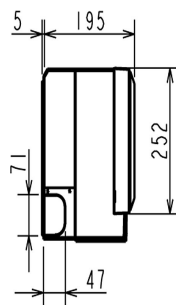

FEATURES

INDOOR

Heating Capacity (kW) (nominal)	3.2 (1.1 - 4.2)
Cooling Capacity (kW) (nominal)	2.5 (1.2 - 3.4)
Heating Capacity (kW) (UK)	2.65 (0.91 - 3.49)
Cooling Capacity (kW) (UK)	2.48 (1.19 - 3.37)
SHF (nominal and UK)	0.92
COP / EER (nominal)	4.57 / 4.59
SCOP / SEER	4.7 / 8.5
Energy Efficiency Class - Heating / Cooling	A++ / A+++
Airflow (m³/min) (Heating) - Si-Lo-Mi-Hi-SupHi	4 - 4.6 - 6.2 - 8.9 - 11.9
Airflow (m³/min) (Cooling) - Si-Lo-Mi-Hi-SupHi	4 - 4.6 - 6.3 - 8.3 - 10.5
Pipe Size Gas (mm [in])	9.52 (3/8)
Pipe Size Liquid (mm [in])	6.35 (1/4)
Sound Pressure Level (dBA) Heating - Si-Lo-Mi-Hi-SupHi	21 - 24 - 29 - 37 - 45
Sound Pressure Level (dBA) Cooling - Si-Lo-Mi-Hi-SupHi	21 - 23 - 29 - 36 - 42
Sound Power Level (dBA) Cooling	60
Dimensions (mm) Width x Depth x Height	895 x 195 x 299
Weight (kg)	11.5
Electrical Supply	FED BY OUTDOOR UNIT
Phase	SINGLE
Fuse Rating (BS88) - HRC (A)	6
Interconnecting Cable No. Cores	4

OUTDOOR

Sound Pressure Level (dBA) Heating / Cooling	48 / 47
Sound Power Level (dBA) Cooling	58
Weight (kg)	30
Dimensions (mm) Width x Depth x Height	800 x 285 x 550
Electrical Supply	220-240V, 50HZ
Phase	SINGLE
System Power Input (kW) - Heating / Cooling (nominal)	0.7 / 0.545
System Power Input (kW) - Heating / Cooling (UK)	0.64 / 0.44
Starting Current (A)	3.5
System Running Current (A) [MAX] - Heating / Cooling	3.5 / 2.9 [7.3]
Fuse Rating (BS88) - HRC (A)	10
Mains Cable No. Cores	3
Max Pipe Length (m)	20
Max Height Difference (m)	12
Charge R410A (kg) - (pre charged length)	0.8 (7)

DIMENSIONS

MSZ-EF25VES

DIMENSIONS

MUZ-EF25VE

Upper View >

Front View >

Side View >