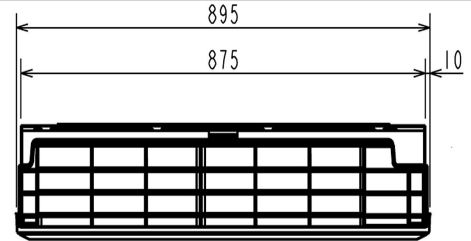

FEATURES

INDOOR

Heating Capacity (kW) (nominal)	3.2 (1.1 - 4.2)
Cooling Capacity (kW) (nominal)	2.5 (1.2 - 3.4)
Heating Capacity (kW) (UK)	2.65 (0.91 - 3.49)
Cooling Capacity (kW) (UK)	2.48 (1.19 - 3.37)
SHF (nominal and UK)	0.92
COP / EER (nominal)	4.57 / 4.59
SCOP / SEER	4.7 / 8.5
Energy Efficiency Class - Heating / Cooling	A++ / A+++
Airflow (m³/min) (Heating) - Si-Lo-Mi-Hi-SupHi	4 - 4.6 - 6.2 - 8.9 - 11.9
Airflow (m³/min) (Cooling) - Si-Lo-Mi-Hi-SupHi	4 - 4.6 - 6.3 - 8.3 - 10.5
Pipe Size Gas (mm [in])	9.52 (3/8)
Pipe Size Liquid (mm [in])	6.35 (1/4)
Sound Pressure Level (dBA) Heating - Si-Lo-Mi-Hi-SupHi	21 - 24 - 29 - 37 - 45
Sound Pressure Level (dBA) Cooling - Si-Lo-Mi-Hi-SupHi	21 - 23 - 29 - 36 - 42
Sound Power Level (dBA) Cooling	60
Dimensions (mm) Width x Depth x Height	895 x 195 x 299
Weight (kg)	11.5
Electrical Supply	FED BY OUTDOOR UNIT
Phase	SINGLE
Fuse Rating (BS88) - HRC (A)	6
Interconnecting Cable No. Cores	4

OUTDOOR

Sound Pressure Level (dBA) Heating / Cooling	48 / 47
Sound Power Level (dBA) Cooling	58
Weight (kg)	30
Dimensions (mm) Width x Depth x Height	800 x 285 x 550
Electrical Supply	220-240V, 50HZ
Phase	SINGLE
System Power Input (kW) - Heating / Cooling (nominal)	0.7 / 0.545
System Power Input (kW) - Heating / Cooling (UK)	0.64 / 0.44
Starting Current (A)	3.5
System Running Current (A) [MAX] - Heating / Cooling	3.5 / 2.9 [7.3]
Fuse Rating (BS88) - HRC (A)	10
Mains Cable No. Cores	3
Max Pipe Length (m)	20
Max Height Difference (m)	12
Charge R410A (kg) - (pre charged length)	0.8 (7)

DIMENSIONS

MSZ-EF25VES

DIMENSIONS

MUZ-EF25VE

Upper View >

Front View >

Side View >