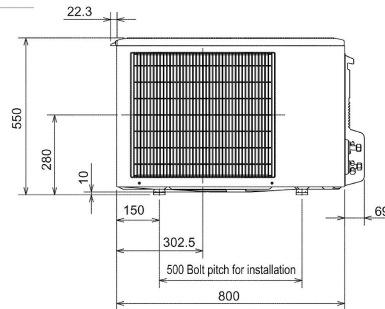

FEATURES

INDOOR

Heating Capacity (kW) (nominal)	3.2 (1.1 - 4.2)
Cooling Capacity (kW) (nominal)	2.5 (1.2 - 3.4)
Heating Capacity (kW) (UK)	2.65 (0.91 - 3.49)
Cooling Capacity (kW) (UK)	2.48 (1.19 - 3.37)
SHF (nominal and UK)	0.92
COP / EER (nominal)	4.57 / 4.59
SCOP / SEER	4.7 / 8.5
Energy Efficiency Class - Heating / Cooling	A++ / A+++
Airflow (m³/min) (Heating) - Si-Lo-Mi-Hi-SupHi	4 - 4.6 - 6.2 - 8.9 - 11.9
Airflow (m³/min) (Cooling) - Si-Lo-Mi-Hi-SupHi	4 - 4.6 - 6.3 - 8.3 - 10.5
Pipe Size Gas (mm [in])	9.52 (3/8)
Pipe Size Liquid (mm [in])	6.35 (1/4)
Sound Pressure Level (dBA) Heating - Si-Lo-Mi-Hi-SupHi	21 - 24 - 29 - 37 - 45
Sound Pressure Level (dBA) Cooling - Si-Lo-Mi-Hi-SupHi	21 - 23 - 29 - 36 - 42
Sound Power Level (dBA) Cooling	60
Dimensions (mm) Width x Depth x Height	895 x 195 x 299
Weight (kg)	11.5
Electrical Supply	FED BY OUTDOOR UNIT
Phase	SINGLE
Fuse Rating (BS88) - HRC (A)	6
Interconnecting Cable No. Cores	4

OUTDOOR

Sound Pressure Level (dBA) Heating / Cooling	48 / 47
Sound Power Level (dBA) Cooling	58
Weight (kg)	30
Dimensions (mm) Width x Depth x Height	800 x 285 x 550
Electrical Supply	220-240V, 50HZ
Phase	SINGLE
System Power Input (kW) - Heating / Cooling (nominal)	0.7 / 0.545
System Power Input (kW) - Heating / Cooling (UK)	0.64 / 0.44
Starting Current (A)	3.5
System Running Current (A) [MAX] - Heating / Cooling	3.5 / 2.9 [7.3]
Fuse Rating (BS88) - HRC (A)	10
Mains Cable No. Cores	3
Max Pipe Length (m)	20
Max Height Difference (m)	12
Charge R410A (kg) - (pre charged length)	0.8 (7)

DIMENSIONS

MSZ-EF25VES

DIMENSIONS

MUZ-EF25VE

Upper View >

Front View >

Side View >