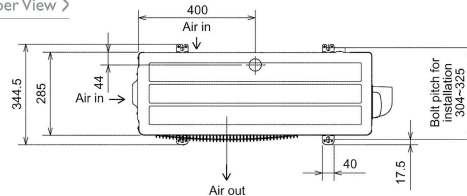

FEATURES

INDOOR

Heating Capacity (kW) (nominal)	3.2 (1.1 - 4.2)
Cooling Capacity (kW) (nominal)	2.5 (1.2 - 3.4)
Heating Capacity (kW) (UK)	2.65 (0.91 - 3.49)
Cooling Capacity (kW) (UK)	2.48 (1.19 - 3.37)
SHF (nominal and UK)	0.92
COP / EER (nominal)	4.57 / 4.59
SCOP / SEER	4.7 / 8.5
Energy Efficiency Class - Heating / Cooling	A++ / A+++
Airflow (m³/min) (Heating) - Si-Lo-Mi-Hi-SupHi	4 - 4.6 - 6.2 - 8.9 - 11.9
Airflow (m³/min) (Cooling) - Si-Lo-Mi-Hi-SupHi	4 - 4.6 - 6.3 - 8.3 - 10.5
Pipe Size Gas (mm [in])	9.52 (3/8)
Pipe Size Liquid (mm [in])	6.35 (1/4)
Sound Pressure Level (dBA) Heating - Si-Lo-Mi-Hi-SupHi	21 - 24 - 29 - 37 - 45
Sound Pressure Level (dBA) Cooling - Si-Lo-Mi-Hi-SupHi	21 - 23 - 29 - 36 - 42
Sound Power Level (dBA) Cooling	60
Dimensions (mm) Width x Depth x Height	895 x 195 x 299
Weight (kg)	11.5
Electrical Supply	FED BY OUTDOOR UNIT
Phase	SINGLE
Fuse Rating (BS88) - HRC (A)	6
Interconnecting Cable No. Cores	4

OUTDOOR

Sound Pressure Level (dBA) Heating / Cooling	48 / 47
Sound Power Level (dBA) Cooling	58
Weight (kg)	30
Dimensions (mm) Width x Depth x Height	800 x 285 x 550
Electrical Supply	220-240V, 50HZ
Phase	SINGLE
System Power Input (kW) - Heating / Cooling (nominal)	0.7 / 0.545
System Power Input (kW) - Heating / Cooling (UK)	0.64 / 0.44
Starting Current (A)	3.5
System Running Current (A) [MAX] - Heating / Cooling	3.5 / 2.9 [7.3]
Fuse Rating (BS88) - HRC (A)	10
Mains Cable No. Cores	3
Max Pipe Length (m)	20
Max Height Difference (m)	12
Charge R410A (kg) - (pre charged length)	0.8 (7)

DIMENSIONS

MSZ-EF25VES

DIMENSIONS

MUZ-EF25VE

Upper View >

Front View >

Side View >