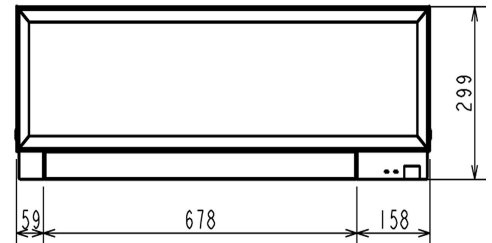

FEATURES

INDOOR

Heating Capacity (kW) (nominal)	3.2 (1.1 - 4.2)
Cooling Capacity (kW) (nominal)	2.5 (1.2 - 3.4)
Heating Capacity (kW) (UK)	2.65 (0.91 - 3.49)
Cooling Capacity (kW) (UK)	2.48 (1.19 - 3.37)
SHF (nominal and UK)	0.92
COP / EER (nominal)	4.57 / 4.59
SCOP / SEER	4.7 / 8.5
Energy Efficiency Class - Heating / Cooling	A++ / A+++
Airflow (m³/min) (Heating) - Si-Lo-Mi-Hi-SupHi	4 - 4.6 - 6.2 - 8.9 - 11.9
Airflow (m³/min) (Cooling) - Si-Lo-Mi-Hi-SupHi	4 - 4.6 - 6.3 - 8.3 - 10.5
Pipe Size Gas (mm [in])	9.52 (3/8)
Pipe Size Liquid (mm [in])	6.35 (1/4)
Sound Pressure Level (dBA) Heating - Si-Lo-Mi-Hi-SupHi	21 - 24 - 29 - 37 - 45
Sound Pressure Level (dBA) Cooling - Si-Lo-Mi-Hi-SupHi	21 - 23 - 29 - 36 - 42
Sound Power Level (dBA) Cooling	60
Dimensions (mm) Width x Depth x Height	895 x 195 x 299
Weight (kg)	11.5
Electrical Supply	FED BY OUTDOOR UNIT
Phase	SINGLE
Fuse Rating (BS88) - HRC (A)	6
Interconnecting Cable No. Cores	4

OUTDOOR

Sound Pressure Level (dBA) Heating / Cooling	48 / 47
Sound Power Level (dBA) Cooling	58
Weight (kg)	30
Dimensions (mm) Width x Depth x Height	800 x 285 x 550
Electrical Supply	220-240V, 50HZ
Phase	SINGLE
System Power Input (kW) - Heating / Cooling (nominal)	0.7 / 0.545
System Power Input (kW) - Heating / Cooling (UK)	0.64 / 0.44
Starting Current (A)	3.5
System Running Current (A) [MAX] - Heating / Cooling	3.5 / 2.9 [7.3]
Fuse Rating (BS88) - HRC (A)	10
Mains Cable No. Cores	3
Max Pipe Length (m)	20
Max Height Difference (m)	12
Charge R410A (kg) - (pre charged length)	0.8 (7)

DIMENSIONS

MSZ-EF25VES

DIMENSIONS

MUZ-EF25VE

Upper View >

Front View >

Side View >