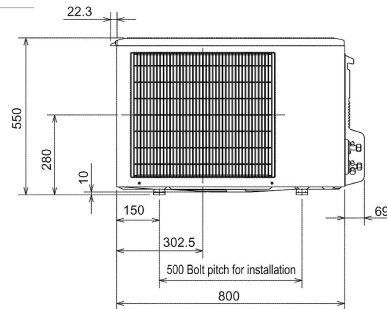

FEATURES

INDOOR

Heating Capacity (kW) (nominal)	4 (1.8 - 5.5)
Cooling Capacity (kW) (nominal)	3.5 (1.4 - 4)
Heating Capacity (kW) (UK)	3.32 (1.5 - 4.57)
Cooling Capacity (kW) (UK)	3.47 (1.38 - 3.97)
SHF (nominal and UK)	0.8
COP / EER (nominal)	4.19 / 3.85
SCOP / SEER	4.6 / 8.5
Energy Efficiency Class - Heating / Cooling	A++ / A+++
Airflow (m³/min) (Heating) - Si-Lo-Mi-Hi-SupHi	4 - 4.6 - 6.2 - 8.9 - 11.9
Airflow (m³/min) (Cooling) - Si-Lo-Mi-Hi-SupHi	4 - 4.6 - 6.3 - 8.3 - 10.5
Pipe Size Gas (mm [in])	9.52 (3/8)
Pipe Size Liquid (mm [in])	6.35 (1/4)
Sound Pressure Level (dBA) Heating - Si-Lo-Mi-Hi-SupHi	21 - 24 - 30 - 38 - 46
Sound Pressure Level (dBA) Cooling - Si-Lo-Mi-Hi-SupHi	21 - 23 - 29 - 36 - 42
Sound Power Level (dBA) Cooling	60
Dimensions (mm) Width x Depth x Height	895 x 195 x 299
Weight (kg)	11.5
Electrical Supply	FED BY OUTDOOR UNIT
Phase	SINGLE
Fuse Rating (BS88) - HRC (A)	6
Interconnecting Cable No. Cores	4

OUTDOOR

Sound Pressure Level (dBA) Heating / Cooling	50 / 49
Sound Power Level (dBA) Cooling	61
Weight (kg)	35
Dimensions (mm) Width x Depth x Height	800 x 285 x 550
Electrical Supply	220-240V, 50HZ
Phase	SINGLE
System Power Input (kW) - Heating / Cooling (nominal)	0.955 / 0.91
System Power Input (kW) - Heating / Cooling (UK)	0.87 / 0.73
Starting Current (A)	4.4
System Running Current (A) [MAX] - Heating / Cooling	4.4 / 4.2 [8.5]
Fuse Rating (BS88) - HRC (A)	10
Mains Cable No. Cores	3
Max Pipe Length (m)	20
Max Height Difference (m)	12
Charge R410A (kg) - (pre charged length)	1.15 (7)

DIMENSIONS

MSZ-EF35VES

DIMENSIONS

MUZ-EF35VE

Upper View >

Front View >

Side View >