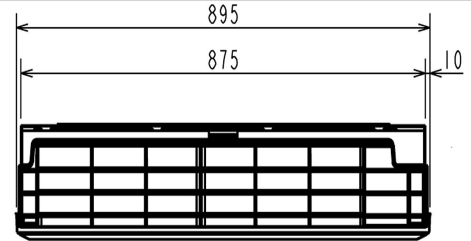

FEATURES

INDOOR

Heating Capacity (kW) (nominal)	4 (1.8 - 5.5)
Cooling Capacity (kW) (nominal)	3.5 (1.4 - 4)
Heating Capacity (kW) (UK)	3.32 (1.5 - 4.57)
Cooling Capacity (kW) (UK)	3.47 (1.38 - 3.97)
SHF (nominal and UK)	0.8
COP / EER (nominal)	4.19 / 3.85
SCOP / SEER	4.6 / 8.5
Energy Efficiency Class - Heating / Cooling	A++ / A+++
Airflow (m³/min) (Heating) - Si-Lo-Mi-Hi-SupHi	4 - 4.6 - 6.2 - 8.9 - 11.9
Airflow (m³/min) (Cooling) - Si-Lo-Mi-Hi-SupHi	4 - 4.6 - 6.3 - 8.3 - 10.5
Pipe Size Gas (mm [in])	9.52 (3/8)
Pipe Size Liquid (mm [in])	6.35 (1/4)
Sound Pressure Level (dBA) Heating - Si-Lo-Mi-Hi-SupHi	21 - 24 - 30 - 38 - 46
Sound Pressure Level (dBA) Cooling - Si-Lo-Mi-Hi-SupHi	21 - 23 - 29 - 36 - 42
Sound Power Level (dBA) Cooling	60
Dimensions (mm) Width x Depth x Height	895 x 195 x 299
Weight (kg)	11.5
Electrical Supply	FED BY OUTDOOR UNIT
Phase	SINGLE
Fuse Rating (BS88) - HRC (A)	6
Interconnecting Cable No. Cores	4

OUTDOOR

Sound Pressure Level (dBA) Heating / Cooling	50 / 49
Sound Power Level (dBA) Cooling	61
Weight (kg)	35
Dimensions (mm) Width x Depth x Height	800 x 285 x 550
Electrical Supply	220-240V, 50HZ
Phase	SINGLE
System Power Input (kW) - Heating / Cooling (nominal)	0.955 / 0.91
System Power Input (kW) - Heating / Cooling (UK)	0.87 / 0.73
Starting Current (A)	4.4
System Running Current (A) [MAX] - Heating / Cooling	4.4 / 4.2 [8.5]
Fuse Rating (BS88) - HRC (A)	10
Mains Cable No. Cores	3
Max Pipe Length (m)	20
Max Height Difference (m)	12
Charge R410A (kg) - (pre charged length)	1.15 (7)

DIMENSIONS

MSZ-EF35VES

DIMENSIONS

MUZ-EF35VE

Upper View >

Front View >

Side View >