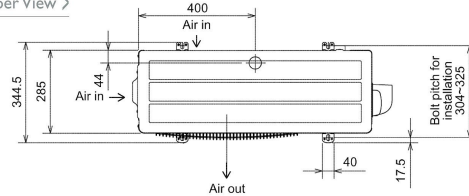

FEATURES

INDOOR

Heating Capacity (kW) (nominal)	4 (1.8 - 5.5)
Cooling Capacity (kW) (nominal)	3.5 (1.4 - 4)
Heating Capacity (kW) (UK)	3.32 (1.5 - 4.57)
Cooling Capacity (kW) (UK)	3.47 (1.38 - 3.97)
SHF (nominal and UK)	0.8
COP / EER (nominal)	4.19 / 3.85
SCOP / SEER	4.6 / 8.5
Energy Efficiency Class - Heating / Cooling	A++ / A+++
Airflow (m³/min) (Heating) - Si-Lo-Mi-Hi-SupHi	4 - 4.6 - 6.2 - 8.9 - 11.9
Airflow (m³/min) (Cooling) - Si-Lo-Mi-Hi-SupHi	4 - 4.6 - 6.3 - 8.3 - 10.5
Pipe Size Gas (mm [in])	9.52 (3/8)
Pipe Size Liquid (mm [in])	6.35 (1/4)
Sound Pressure Level (dBA) Heating - Si-Lo-Mi-Hi-SupHi	21 - 24 - 30 - 38 - 46
Sound Pressure Level (dBA) Cooling - Si-Lo-Mi-Hi-SupHi	21 - 23 - 29 - 36 - 42
Sound Power Level (dBA) Cooling	60
Dimensions (mm) Width x Depth x Height	895 x 195 x 299
Weight (kg)	11.5
Electrical Supply	FED BY OUTDOOR UNIT
Phase	SINGLE
Fuse Rating (BS88) - HRC (A)	6
Interconnecting Cable No. Cores	4

OUTDOOR

Sound Pressure Level (dBA) Heating / Cooling	50 / 49
Sound Power Level (dBA) Cooling	61
Weight (kg)	35
Dimensions (mm) Width x Depth x Height	800 x 285 x 550
Electrical Supply	220-240V, 50HZ
Phase	SINGLE
System Power Input (kW) - Heating / Cooling (nominal)	0.955 / 0.91
System Power Input (kW) - Heating / Cooling (UK)	0.87 / 0.73
Starting Current (A)	4.4
System Running Current (A) [MAX] - Heating / Cooling	4.4 / 4.2 [8.5]
Fuse Rating (BS88) - HRC (A)	10
Mains Cable No. Cores	3
Max Pipe Length (m)	20
Max Height Difference (m)	12
Charge R410A (kg) - (pre charged length)	1.15 (7)

DIMENSIONS

MSZ-EF35VES

DIMENSIONS

MUZ-EF35VE

Upper View >

Front View >

Side View >