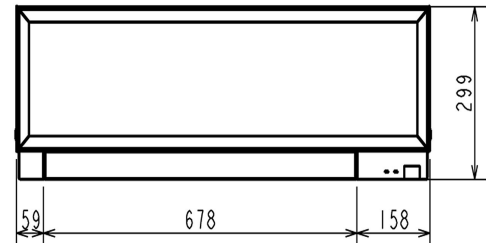

FEATURES

INDOOR

Heating Capacity (kW) (nominal)	4 (1.8 - 5.5)
Cooling Capacity (kW) (nominal)	3.5 (1.4 - 4)
Heating Capacity (kW) (UK)	3.32 (1.5 - 4.57)
Cooling Capacity (kW) (UK)	3.47 (1.38 - 3.97)
SHF (nominal and UK)	0.8
COP / EER (nominal)	4.19 / 3.85
SCOP / SEER	4.6 / 8.5
Energy Efficiency Class - Heating / Cooling	A++ / A+++
Airflow (m³/min) (Heating) - Si-Lo-Mi-Hi-SupHi	4 - 4.6 - 6.2 - 8.9 - 11.9
Airflow (m³/min) (Cooling) - Si-Lo-Mi-Hi-SupHi	4 - 4.6 - 6.3 - 8.3 - 10.5
Pipe Size Gas (mm [in])	9.52 (3/8)
Pipe Size Liquid (mm [in])	6.35 (1/4)
Sound Pressure Level (dBA) Heating - Si-Lo-Mi-Hi-SupHi	21 - 24 - 30 - 38 - 46
Sound Pressure Level (dBA) Cooling - Si-Lo-Mi-Hi-SupHi	21 - 23 - 29 - 36 - 42
Sound Power Level (dBA) Cooling	60
Dimensions (mm) Width x Depth x Height	895 x 195 x 299
Weight (kg)	11.5
Electrical Supply	FED BY OUTDOOR UNIT
Phase	SINGLE
Fuse Rating (BS88) - HRC (A)	6
Interconnecting Cable No. Cores	4

OUTDOOR

Sound Pressure Level (dBA) Heating / Cooling	50 / 49
Sound Power Level (dBA) Cooling	61
Weight (kg)	35
Dimensions (mm) Width x Depth x Height	800 x 285 x 550
Electrical Supply	220-240V, 50HZ
Phase	SINGLE
System Power Input (kW) - Heating / Cooling (nominal)	0.955 / 0.91
System Power Input (kW) - Heating / Cooling (UK)	0.87 / 0.73
Starting Current (A)	4.4
System Running Current (A) [MAX] - Heating / Cooling	4.4 / 4.2 [8.5]
Fuse Rating (BS88) - HRC (A)	10
Mains Cable No. Cores	3
Max Pipe Length (m)	20
Max Height Difference (m)	12
Charge R410A (kg) - (pre charged length)	1.15 (7)

DIMENSIONS

MSZ-EF35VES

DIMENSIONS

MUZ-EF35VE

Upper View >

Front View >

Side View >