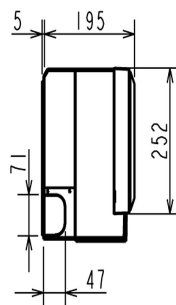

FEATURES

INDOOR

Heating Capacity (kW) (nominal)	4 (1.8 - 5.5)
Cooling Capacity (kW) (nominal)	3.5 (1.4 - 4)
Heating Capacity (kW) (UK)	3.32 (1.5 - 4.57)
Cooling Capacity (kW) (UK)	3.47 (1.38 - 3.97)
SHF (nominal and UK)	0.8
COP / EER (nominal)	4.19 / 3.85
SCOP / SEER	4.6 / 8.5
Energy Efficiency Class - Heating / Cooling	A++ / A+++
Airflow (m³/min) (Heating) - Si-Lo-Mi-Hi-SupHi	4 - 4.6 - 6.2 - 8.9 - 11.9
Airflow (m³/min) (Cooling) - Si-Lo-Mi-Hi-SupHi	4 - 4.6 - 6.3 - 8.3 - 10.5
Pipe Size Gas (mm [in])	9.52 (3/8)
Pipe Size Liquid (mm [in])	6.35 (1/4)
Sound Pressure Level (dBA) Heating - Si-Lo-Mi-Hi-SupHi	21 - 24 - 30 - 38 - 46
Sound Pressure Level (dBA) Cooling - Si-Lo-Mi-Hi-SupHi	21 - 23 - 29 - 36 - 42
Sound Power Level (dBA) Cooling	60
Dimensions (mm) Width x Depth x Height	895 x 195 x 299
Weight (kg)	11.5
Electrical Supply	FED BY OUTDOOR UNIT
Phase	SINGLE
Fuse Rating (BS88) - HRC (A)	6
Interconnecting Cable No. Cores	4

OUTDOOR

Sound Pressure Level (dBA) Heating / Cooling	50 / 49
Sound Power Level (dBA) Cooling	61
Weight (kg)	35
Dimensions (mm) Width x Depth x Height	800 x 285 x 550
Electrical Supply	220-240V, 50HZ
Phase	SINGLE
System Power Input (kW) - Heating / Cooling (nominal)	0.955 / 0.91
System Power Input (kW) - Heating / Cooling (UK)	0.87 / 0.73
Starting Current (A)	4.4
System Running Current (A) [MAX] - Heating / Cooling	4.4 / 4.2 [8.5]
Fuse Rating (BS88) - HRC (A)	10
Mains Cable No. Cores	3
Max Pipe Length (m)	20
Max Height Difference (m)	12
Charge R410A (kg) - (pre charged length)	1.15 (7)

DIMENSIONS

MSZ-EF35VES

DIMENSIONS

MUZ-EF35VE

Upper View >

Front View >

Side View >