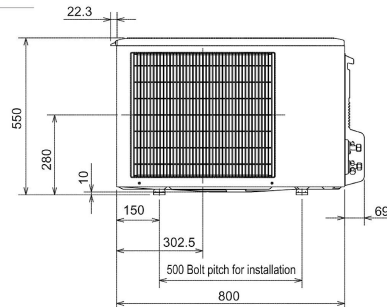

FEATURES

INDOOR

Heating Capacity (kW) (nominal)	4 (1.8 - 5.5)
Cooling Capacity (kW) (nominal)	3.5 (1.4 - 4)
Heating Capacity (kW) (UK)	3.32 (1.5 - 4.57)
Cooling Capacity (kW) (UK)	3.47 (1.38 - 3.97)
SHF (nominal and UK)	0.8
COP / EER (nominal)	4.19 / 3.85
SCOP / SEER	4.6 / 8.5
Energy Efficiency Class - Heating / Cooling	A++ / A+++
Airflow (m³/min) (Heating) - Si-Lo-Mi-Hi-SupHi	4 - 4.6 - 6.2 - 8.9 - 11.9
Airflow (m³/min) (Cooling) - Si-Lo-Mi-Hi-SupHi	4 - 4.6 - 6.3 - 8.3 - 10.5
Pipe Size Gas (mm [in])	9.52 (3/8)
Pipe Size Liquid (mm [in])	6.35 (1/4)
Sound Pressure Level (dBA) Heating - Si-Lo-Mi-Hi-SupHi	21 - 24 - 30 - 38 - 46
Sound Pressure Level (dBA) Cooling - Si-Lo-Mi-Hi-SupHi	21 - 23 - 29 - 36 - 42
Sound Power Level (dBA) Cooling	60
Dimensions (mm) Width x Depth x Height	895 x 195 x 299
Weight (kg)	11.5
Electrical Supply	FED BY OUTDOOR UNIT
Phase	SINGLE
Fuse Rating (BS88) - HRC (A)	6
Interconnecting Cable No. Cores	4

OUTDOOR

Sound Pressure Level (dBA) Heating / Cooling	50 / 49
Sound Power Level (dBA) Cooling	61
Weight (kg)	35
Dimensions (mm) Width x Depth x Height	800 x 285 x 550
Electrical Supply	220-240V, 50HZ
Phase	SINGLE
System Power Input (kW) - Heating / Cooling (nominal)	0.955 / 0.91
System Power Input (kW) - Heating / Cooling (UK)	0.87 / 0.73
Starting Current (A)	4.4
System Running Current (A) [MAX] - Heating / Cooling	4.4 / 4.2 [8.5]
Fuse Rating (BS88) - HRC (A)	10
Mains Cable No. Cores	3
Max Pipe Length (m)	20
Max Height Difference (m)	12
Charge R410A (kg) - (pre charged length)	1.15 (7)

DIMENSIONS

MSZ-EF35VEV

DIMENSIONS

MUZ-EF35VE

Upper View >

Front View >

Side View >