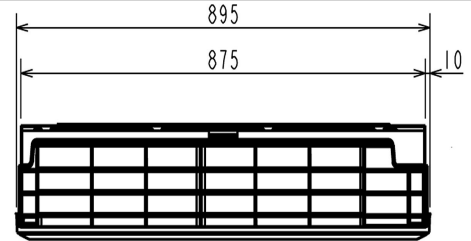

FEATURES

INDOOR

Heating Capacity (kW) (nominal)	4 (1.8 - 5.5)
Cooling Capacity (kW) (nominal)	3.5 (1.4 - 4)
Heating Capacity (kW) (UK)	3.32 (1.5 - 4.57)
Cooling Capacity (kW) (UK)	3.47 (1.38 - 3.97)
SHF (nominal and UK)	0.8
COP / EER (nominal)	4.19 / 3.85
SCOP / SEER	4.6 / 8.5
Energy Efficiency Class - Heating / Cooling	A++ / A+++
Airflow (m³/min) (Heating) - Si-Lo-Mi-Hi-SupHi	4 - 4.6 - 6.2 - 8.9 - 11.9
Airflow (m³/min) (Cooling) - Si-Lo-Mi-Hi-SupHi	4 - 4.6 - 6.3 - 8.3 - 10.5
Pipe Size Gas (mm [in])	9.52 (3/8)
Pipe Size Liquid (mm [in])	6.35 (1/4)
Sound Pressure Level (dBA) Heating - Si-Lo-Mi-Hi-SupHi	21 - 24 - 30 - 38 - 46
Sound Pressure Level (dBA) Cooling - Si-Lo-Mi-Hi-SupHi	21 - 23 - 29 - 36 - 42
Sound Power Level (dBA) Cooling	60
Dimensions (mm) Width x Depth x Height	895 x 195 x 299
Weight (kg)	11.5
Electrical Supply	FED BY OUTDOOR UNIT
Phase	SINGLE
Fuse Rating (BS88) - HRC (A)	6
Interconnecting Cable No. Cores	4

OUTDOOR

Sound Pressure Level (dBA) Heating / Cooling	50 / 49
Sound Power Level (dBA) Cooling	61
Weight (kg)	35
Dimensions (mm) Width x Depth x Height	800 x 285 x 550
Electrical Supply	220-240V, 50HZ
Phase	SINGLE
System Power Input (kW) - Heating / Cooling (nominal)	0.955 / 0.91
System Power Input (kW) - Heating / Cooling (UK)	0.87 / 0.73
Starting Current (A)	4.4
System Running Current (A) [MAX] - Heating / Cooling	4.4 / 4.2 [8.5]
Fuse Rating (BS88) - HRC (A)	10
Mains Cable No. Cores	3
Max Pipe Length (m)	20
Max Height Difference (m)	12
Charge R410A (kg) - (pre charged length)	1.15 (7)

DIMENSIONS

MSZ-EF35VEV

DIMENSIONS

MUZ-EF35VE

Upper View >

Front View >

Side View >