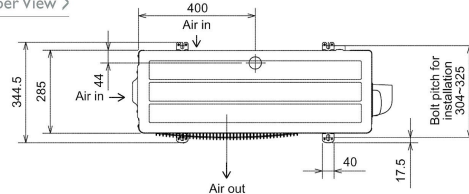

FEATURES

INDOOR

Heating Capacity (kW) (nominal)	4 (1.8 - 5.5)
Cooling Capacity (kW) (nominal)	3.5 (1.4 - 4)
Heating Capacity (kW) (UK)	3.32 (1.5 - 4.57)
Cooling Capacity (kW) (UK)	3.47 (1.38 - 3.97)
SHF (nominal and UK)	0.8
COP / EER (nominal)	4.19 / 3.85
SCOP / SEER	4.6 / 8.5
Energy Efficiency Class - Heating / Cooling	A++ / A+++
Airflow (m³/min) (Heating) - Si-Lo-Mi-Hi-SupHi	4 - 4.6 - 6.2 - 8.9 - 11.9
Airflow (m³/min) (Cooling) - Si-Lo-Mi-Hi-SupHi	4 - 4.6 - 6.3 - 8.3 - 10.5
Pipe Size Gas (mm [in])	9.52 (3/8)
Pipe Size Liquid (mm [in])	6.35 (1/4)
Sound Pressure Level (dBA) Heating - Si-Lo-Mi-Hi-SupHi	21 - 24 - 30 - 38 - 46
Sound Pressure Level (dBA) Cooling - Si-Lo-Mi-Hi-SupHi	21 - 23 - 29 - 36 - 42
Sound Power Level (dBA) Cooling	60
Dimensions (mm) Width x Depth x Height	895 x 195 x 299
Weight (kg)	11.5
Electrical Supply	FED BY OUTDOOR UNIT
Phase	SINGLE
Fuse Rating (BS88) - HRC (A)	6
Interconnecting Cable No. Cores	4

OUTDOOR

Sound Pressure Level (dBA) Heating / Cooling	50 / 49
Sound Power Level (dBA) Cooling	61
Weight (kg)	35
Dimensions (mm) Width x Depth x Height	800 x 285 x 550
Electrical Supply	220-240V, 50HZ
Phase	SINGLE
System Power Input (kW) - Heating / Cooling (nominal)	0.955 / 0.91
System Power Input (kW) - Heating / Cooling (UK)	0.87 / 0.73
Starting Current (A)	4.4
System Running Current (A) [MAX] - Heating / Cooling	4.4 / 4.2 [8.5]
Fuse Rating (BS88) - HRC (A)	10
Mains Cable No. Cores	3
Max Pipe Length (m)	20
Max Height Difference (m)	12
Charge R410A (kg) - (pre charged length)	1.15 (7)

DIMENSIONS

MSZ-EF35VEV

DIMENSIONS

MUZ-EF35VE

Upper View >

Front View >

Side View >