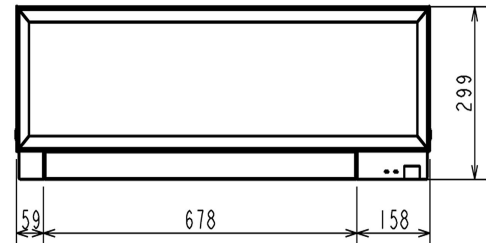

FEATURES

INDOOR

Heating Capacity (kW) (nominal)	4 (1.8 - 5.5)
Cooling Capacity (kW) (nominal)	3.5 (1.4 - 4)
Heating Capacity (kW) (UK)	3.32 (1.5 - 4.57)
Cooling Capacity (kW) (UK)	3.47 (1.38 - 3.97)
SHF (nominal and UK)	0.8
COP / EER (nominal)	4.19 / 3.85
SCOP / SEER	4.6 / 8.5
Energy Efficiency Class - Heating / Cooling	A++ / A+++
Airflow (m³/min) (Heating) - Si-Lo-Mi-Hi-SupHi	4 - 4.6 - 6.2 - 8.9 - 11.9
Airflow (m³/min) (Cooling) - Si-Lo-Mi-Hi-SupHi	4 - 4.6 - 6.3 - 8.3 - 10.5
Pipe Size Gas (mm [in])	9.52 (3/8)
Pipe Size Liquid (mm [in])	6.35 (1/4)
Sound Pressure Level (dBA) Heating - Si-Lo-Mi-Hi-SupHi	21 - 24 - 30 - 38 - 46
Sound Pressure Level (dBA) Cooling - Si-Lo-Mi-Hi-SupHi	21 - 23 - 29 - 36 - 42
Sound Power Level (dBA) Cooling	60
Dimensions (mm) Width x Depth x Height	895 x 195 x 299
Weight (kg)	11.5
Electrical Supply	FED BY OUTDOOR UNIT
Phase	SINGLE
Fuse Rating (BS88) - HRC (A)	6
Interconnecting Cable No. Cores	4

OUTDOOR

Sound Pressure Level (dBA) Heating / Cooling	50 / 49
Sound Power Level (dBA) Cooling	61
Weight (kg)	35
Dimensions (mm) Width x Depth x Height	800 x 285 x 550
Electrical Supply	220-240V, 50HZ
Phase	SINGLE
System Power Input (kW) - Heating / Cooling (nominal)	0.955 / 0.91
System Power Input (kW) - Heating / Cooling (UK)	0.87 / 0.73
Starting Current (A)	4.4
System Running Current (A) [MAX] - Heating / Cooling	4.4 / 4.2 [8.5]
Fuse Rating (BS88) - HRC (A)	10
Mains Cable No. Cores	3
Max Pipe Length (m)	20
Max Height Difference (m)	12
Charge R410A (kg) - (pre charged length)	1.15 (7)

DIMENSIONS

MSZ-EF35VEV

DIMENSIONS

MUZ-EF35VE

Upper View >

Front View >

Side View >