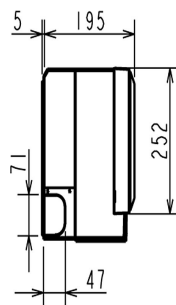

FEATURES

INDOOR

Heating Capacity (kW) (nominal)	4 (1.8 - 5.5)
Cooling Capacity (kW) (nominal)	3.5 (1.4 - 4)
Heating Capacity (kW) (UK)	3.32 (1.5 - 4.57)
Cooling Capacity (kW) (UK)	3.47 (1.38 - 3.97)
SHF (nominal and UK)	0.8
COP / EER (nominal)	4.19 / 3.85
SCOP / SEER	4.6 / 8.5
Energy Efficiency Class - Heating / Cooling	A++ / A+++
Airflow (m³/min) (Heating) - Si-Lo-Mi-Hi-SupHi	4 - 4.6 - 6.2 - 8.9 - 11.9
Airflow (m³/min) (Cooling) - Si-Lo-Mi-Hi-SupHi	4 - 4.6 - 6.3 - 8.3 - 10.5
Pipe Size Gas (mm [in])	9.52 (3/8)
Pipe Size Liquid (mm [in])	6.35 (1/4)
Sound Pressure Level (dBA) Heating - Si-Lo-Mi-Hi-SupHi	21 - 24 - 30 - 38 - 46
Sound Pressure Level (dBA) Cooling - Si-Lo-Mi-Hi-SupHi	21 - 23 - 29 - 36 - 42
Sound Power Level (dBA) Cooling	60
Dimensions (mm) Width x Depth x Height	895 x 195 x 299
Weight (kg)	11.5
Electrical Supply	FED BY OUTDOOR UNIT
Phase	SINGLE
Fuse Rating (BS88) - HRC (A)	6
Interconnecting Cable No. Cores	4

OUTDOOR

Sound Pressure Level (dBA) Heating / Cooling	50 / 49
Sound Power Level (dBA) Cooling	61
Weight (kg)	35
Dimensions (mm) Width x Depth x Height	800 x 285 x 550
Electrical Supply	220-240V, 50HZ
Phase	SINGLE
System Power Input (kW) - Heating / Cooling (nominal)	0.955 / 0.91
System Power Input (kW) - Heating / Cooling (UK)	0.87 / 0.73
Starting Current (A)	4.4
System Running Current (A) [MAX] - Heating / Cooling	4.4 / 4.2 [8.5]
Fuse Rating (BS88) - HRC (A)	10
Mains Cable No. Cores	3
Max Pipe Length (m)	20
Max Height Difference (m)	12
Charge R410A (kg) - (pre charged length)	1.15 (7)

DIMENSIONS

MSZ-EF35VEV

DIMENSIONS

MUZ-EF35VE

Upper View >

Front View >

Side View >