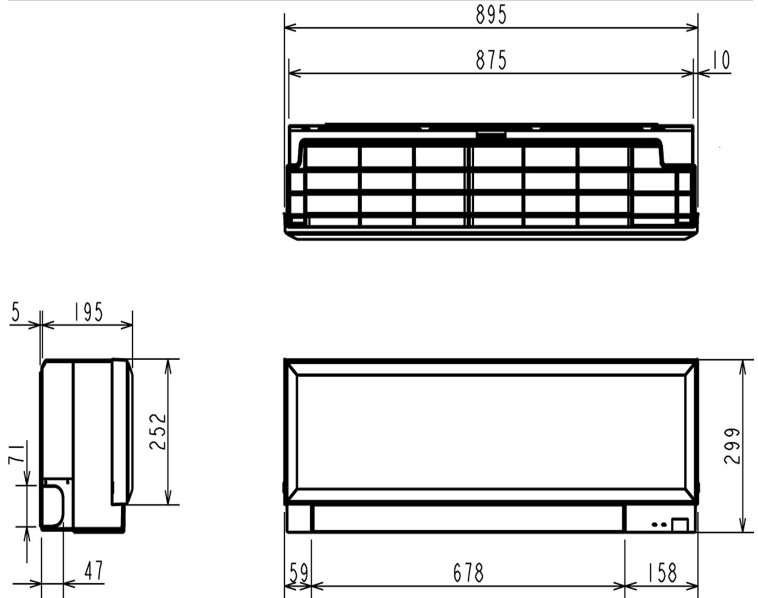

### INDOOR

Heating Capacity (kW) (nominal)	5.8 (1.6 - 7.5)
Cooling Capacity (kW) (nominal)	5 (1.4 - 5.4)
Heating Capacity (kW) (UK)	4.82 (1.33 - 6.23)
Cooling Capacity (kW) (UK)	4.96 (1.39 - 5.36)
SHF (nominal and UK)	0.71
COP / EER (nominal)	3.71 / 3.21
SCOP / SEER	4.5 / 7.2
Energy Efficiency Class - Heating / Cooling	A+ / A++
Airflow (m³/min) (Heating) - Si-Lo-Mi-Hi-SupHi	6.4 - 7.3 - 9 - 11.1 - 13.2
Airflow (m³/min) (Cooling) - Si-Lo-Mi-Hi-SupHi	5.8 - 6.8 - 7.9 - 9.3 - 11
Pipe Size Gas (mm [in])	12.7 (1/2)
Pipe Size Liquid (mm [in])	6.35 (1/4)
Sound Pressure Level (dBA) Heating - Si-Lo-Mi-Hi-SupHi	30 - 33 - 37 - 43 - 49
Sound Pressure Level (dBA) Cooling - Si-Lo-Mi-Hi-SupHi	30 - 33 - 36 - 40 - 43
Sound Power Level (dBA) Cooling	60
Dimensions (mm) Width x Depth x Height	895 x 195 x 299
Weight (kg)	11.5
Electrical Supply	FED BY OUTDOOR UNIT
Phase	SINGLE
Fuse Rating (BS88) - HRC (A)	6
Interconnecting Cable No. Cores	4

### OUTDOOR

Sound Pressure Level (dBA) Heating / Cooling	52 / 52
Sound Power Level (dBA) Cooling	65
Weight (kg)	54
Dimensions (mm) Width x Depth x Height	840 x 330 x 880
Electrical Supply	220-240V, 50HZ
Phase	SINGLE
System Power Input (kW) - Heating / Cooling (nominal)	1.565 / 1.56
System Power Input (kW) - Heating / Cooling (UK)	1.42 / 1.25
Starting Current (A)	7
System Running Current (A) [MAX] - Heating / Cooling	7 / 6.9 [12.4]
Fuse Rating (BS88) - HRC (A)	16
Mains Cable No. Cores	3
Max Pipe Length (m)	30
Max Height Difference (m)	15
Charge R410A (kg) - (pre charged length)	1.45 (7)

### DIMENSIONS

MSZ-EF50VES