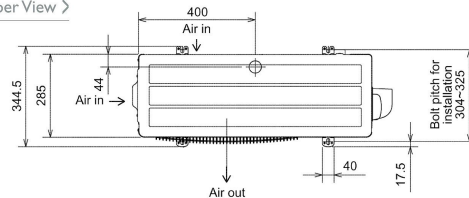

FEATURES

INDOOR

Heating Capacity (kW) (nominal)	3.2 (1.1 - 4.2)
Cooling Capacity (kW) (nominal)	2.5 (1.2 - 3.4)
Heating Capacity (kW) (UK)	2.65 (0.91 - 3.49)
Cooling Capacity (kW) (UK)	2.48 (1.19 - 3.37)
SHF (nominal and UK)	0.92
COP / EER (nominal)	4.57 / 4.59
SCOP / SEER	4.7 / 8.5
Energy Efficiency Class - Heating / Cooling	A++ / A+++
Airflow (m³/min) (Heating) - Si-Lo-Mi-Hi-SupHi	4 - 4.6 - 6.2 - 8.9 - 11.9
Airflow (m³/min) (Cooling) - Si-Lo-Mi-Hi-SupHi	4 - 4.6 - 6.3 - 8.3 - 10.5
Pipe Size Gas (mm [in])	9.52 (3/8)
Pipe Size Liquid (mm [in])	6.35 (1/4)
Sound Pressure Level (dBA) Heating - Si-Lo-Mi-Hi-SupHi	21 - 24 - 29 - 37 - 45
Sound Pressure Level (dBA) Cooling - Si-Lo-Mi-Hi-SupHi	21 - 23 - 29 - 36 - 42
Sound Power Level (dBA) Cooling	60
Dimensions (mm) Width x Depth x Height	895 x 195 x 299
Weight (kg)	11.5
Electrical Supply	FED BY OUTDOOR UNIT
Phase	SINGLE
Fuse Rating (BS88) - HRC (A)	6
Interconnecting Cable No. Cores	4

OUTDOOR

Sound Pressure Level (dBA) Heating / Cooling	48 / 47
Sound Power Level (dBA) Cooling	58
Weight (kg)	30
Dimensions (mm) Width x Depth x Height	800 x 285 x 550
Electrical Supply	220-240V, 50HZ
Phase	SINGLE
System Power Input (kW) - Heating / Cooling (nominal)	0.7 / 0.545
System Power Input (kW) - Heating / Cooling (UK)	0.64 / 0.44
Starting Current (A)	3.5
System Running Current (A) [MAX] - Heating / Cooling	3.5 / 2.9 [7.3]
Fuse Rating (BS88) - HRC (A)	10
Mains Cable No. Cores	3
Max Pipe Length (m)	20
Max Height Difference (m)	12
Charge R410A (kg) - (pre charged length)	0.8 (7)

DIMENSIONS

MSZ-EF25VEB

DIMENSIONS

MUZ-EF25VE

Upper View >

Front View >

Side View >