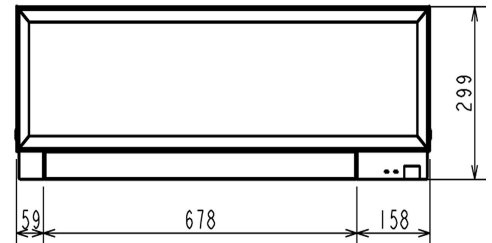

FEATURES

INDOOR

Heating Capacity (kW) (nominal)	3.2 (1.1 - 4.2)
Cooling Capacity (kW) (nominal)	2.5 (1.2 - 3.4)
Heating Capacity (kW) (UK)	2.65 (0.91 - 3.49)
Cooling Capacity (kW) (UK)	2.48 (1.19 - 3.37)
SHF (nominal and UK)	0.92
COP / EER (nominal)	4.57 / 4.59
SCOP / SEER	4.7 / 8.5
Energy Efficiency Class - Heating / Cooling	A++ / A+++
Airflow (m³/min) (Heating) - Si-Lo-Mi-Hi-SupHi	4 - 4.6 - 6.2 - 8.9 - 11.9
Airflow (m³/min) (Cooling) - Si-Lo-Mi-Hi-SupHi	4 - 4.6 - 6.3 - 8.3 - 10.5
Pipe Size Gas (mm [in])	9.52 (3/8)
Pipe Size Liquid (mm [in])	6.35 (1/4)
Sound Pressure Level (dBA) Heating - Si-Lo-Mi-Hi-SupHi	21 - 24 - 29 - 37 - 45
Sound Pressure Level (dBA) Cooling - Si-Lo-Mi-Hi-SupHi	21 - 23 - 29 - 36 - 42
Sound Power Level (dBA) Cooling	60
Dimensions (mm) Width x Depth x Height	895 x 195 x 299
Weight (kg)	11.5
Electrical Supply	FED BY OUTDOOR UNIT
Phase	SINGLE
Fuse Rating (BS88) - HRC (A)	6
Interconnecting Cable No. Cores	4

OUTDOOR

Sound Pressure Level (dBA) Heating / Cooling	48 / 47
Sound Power Level (dBA) Cooling	58
Weight (kg)	30
Dimensions (mm) Width x Depth x Height	800 x 285 x 550
Electrical Supply	220-240V, 50HZ
Phase	SINGLE
System Power Input (kW) - Heating / Cooling (nominal)	0.7 / 0.545
System Power Input (kW) - Heating / Cooling (UK)	0.64 / 0.44
Starting Current (A)	3.5
System Running Current (A) [MAX] - Heating / Cooling	3.5 / 2.9 [7.3]
Fuse Rating (BS88) - HRC (A)	10
Mains Cable No. Cores	3
Max Pipe Length (m)	20
Max Height Difference (m)	12
Charge R410A (kg) - (pre charged length)	0.8 (7)

DIMENSIONS

MSZ-EF25VEB

DIMENSIONS

MUZ-EF25VE

Upper View >

Front View >

Side View >