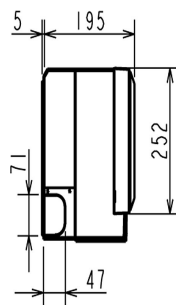

FEATURES

INDOOR

Heating Capacity (kW) (nominal)	3.2 (1.1 - 4.2)
Cooling Capacity (kW) (nominal)	2.5 (1.2 - 3.4)
Heating Capacity (kW) (UK)	2.65 (0.91 - 3.49)
Cooling Capacity (kW) (UK)	2.48 (1.19 - 3.37)
SHF (nominal and UK)	0.92
COP / EER (nominal)	4.57 / 4.59
SCOP / SEER	4.7 / 8.5
Energy Efficiency Class - Heating / Cooling	A++ / A+++
Airflow (m³/min) (Heating) - Si-Lo-Mi-Hi-SupHi	4 - 4.6 - 6.2 - 8.9 - 11.9
Airflow (m³/min) (Cooling) - Si-Lo-Mi-Hi-SupHi	4 - 4.6 - 6.3 - 8.3 - 10.5
Pipe Size Gas (mm [in])	9.52 (3/8)
Pipe Size Liquid (mm [in])	6.35 (1/4)
Sound Pressure Level (dBA) Heating - Si-Lo-Mi-Hi-SupHi	21 - 24 - 29 - 37 - 45
Sound Pressure Level (dBA) Cooling - Si-Lo-Mi-Hi-SupHi	21 - 23 - 29 - 36 - 42
Sound Power Level (dBA) Cooling	60
Dimensions (mm) Width x Depth x Height	895 x 195 x 299
Weight (kg)	11.5
Electrical Supply	FED BY OUTDOOR UNIT
Phase	SINGLE
Fuse Rating (BS88) - HRC (A)	6
Interconnecting Cable No. Cores	4

OUTDOOR

Sound Pressure Level (dBA) Heating / Cooling	48 / 47
Sound Power Level (dBA) Cooling	58
Weight (kg)	30
Dimensions (mm) Width x Depth x Height	800 x 285 x 550
Electrical Supply	220-240V, 50HZ
Phase	SINGLE
System Power Input (kW) - Heating / Cooling (nominal)	0.7 / 0.545
System Power Input (kW) - Heating / Cooling (UK)	0.64 / 0.44
Starting Current (A)	3.5
System Running Current (A) [MAX] - Heating / Cooling	3.5 / 2.9 [7.3]
Fuse Rating (BS88) - HRC (A)	10
Mains Cable No. Cores	3
Max Pipe Length (m)	20
Max Height Difference (m)	12
Charge R410A (kg) - (pre charged length)	0.8 (7)

DIMENSIONS

MSZ-EF25VEB

DIMENSIONS

MUZ-EF25VE

Upper View >

Front View >

Side View >