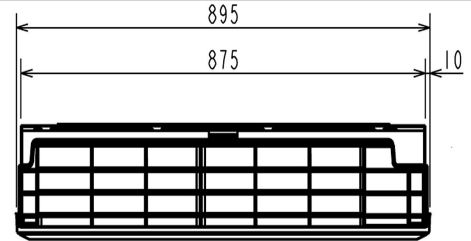

FEATURES

INDOOR

Heating Capacity (kW) (nominal)	3.2 (1.1 - 4.2)
Cooling Capacity (kW) (nominal)	2.5 (1.2 - 3.4)
Heating Capacity (kW) (UK)	2.65 (0.91 - 3.49)
Cooling Capacity (kW) (UK)	2.48 (1.19 - 3.37)
SHF (nominal and UK)	0.92
COP / EER (nominal)	4.57 / 4.59
SCOP / SEER	4.7 / 8.5
Energy Efficiency Class - Heating / Cooling	A++ / A+++
Airflow (m³/min) (Heating) - Si-Lo-Mi-Hi-SupHi	4 - 4.6 - 6.2 - 8.9 - 11.9
Airflow (m³/min) (Cooling) - Si-Lo-Mi-Hi-SupHi	4 - 4.6 - 6.3 - 8.3 - 10.5
Pipe Size Gas (mm [in])	9.52 (3/8)
Pipe Size Liquid (mm [in])	6.35 (1/4)
Sound Pressure Level (dBA) Heating - Si-Lo-Mi-Hi-SupHi	21 - 24 - 29 - 37 - 45
Sound Pressure Level (dBA) Cooling - Si-Lo-Mi-Hi-SupHi	21 - 23 - 29 - 36 - 42
Sound Power Level (dBA) Cooling	60
Dimensions (mm) Width x Depth x Height	895 x 195 x 299
Weight (kg)	11.5
Electrical Supply	FED BY OUTDOOR UNIT
Phase	SINGLE
Fuse Rating (BS88) - HRC (A)	6
Interconnecting Cable No. Cores	4

OUTDOOR

Sound Pressure Level (dBA) Heating / Cooling	48 / 47
Sound Power Level (dBA) Cooling	58
Weight (kg)	30
Dimensions (mm) Width x Depth x Height	800 x 285 x 550
Electrical Supply	220-240V, 50HZ
Phase	SINGLE
System Power Input (kW) - Heating / Cooling (nominal)	0.7 / 0.545
System Power Input (kW) - Heating / Cooling (UK)	0.64 / 0.44
Starting Current (A)	3.5
System Running Current (A) [MAX] - Heating / Cooling	3.5 / 2.9 [7.3]
Fuse Rating (BS88) - HRC (A)	10
Mains Cable No. Cores	3
Max Pipe Length (m)	20
Max Height Difference (m)	12
Charge R410A (kg) - (pre charged length)	0.8 (7)

DIMENSIONS

MSZ-EF25VEB

DIMENSIONS

MUZ-EF25VE

Upper View >

Front View >

Side View >