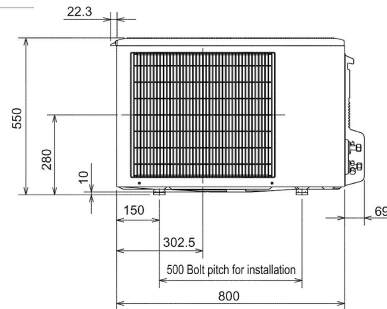

FEATURES

INDOOR

Heating Capacity (kW) (nominal)	3.2 (1.1 - 4.2)
Cooling Capacity (kW) (nominal)	2.5 (1.2 - 3.4)
Heating Capacity (kW) (UK)	2.65 (0.91 - 3.49)
Cooling Capacity (kW) (UK)	2.48 (1.19 - 3.37)
SHF (nominal and UK)	0.92
COP / EER (nominal)	4.57 / 4.59
SCOP / SEER	4.7 / 8.5
Energy Efficiency Class - Heating / Cooling	A++ / A+++
Airflow (m³/min) (Heating) - Si-Lo-Mi-Hi-SupHi	4 - 4.6 - 6.2 - 8.9 - 11.9
Airflow (m³/min) (Cooling) - Si-Lo-Mi-Hi-SupHi	4 - 4.6 - 6.3 - 8.3 - 10.5
Pipe Size Gas (mm [in])	9.52 (3/8)
Pipe Size Liquid (mm [in])	6.35 (1/4)
Sound Pressure Level (dBA) Heating - Si-Lo-Mi-Hi-SupHi	21 - 24 - 29 - 37 - 45
Sound Pressure Level (dBA) Cooling - Si-Lo-Mi-Hi-SupHi	21 - 23 - 29 - 36 - 42
Sound Power Level (dBA) Cooling	60
Dimensions (mm) Width x Depth x Height	895 x 195 x 299
Weight (kg)	11.5
Electrical Supply	FED BY OUTDOOR UNIT
Phase	SINGLE
Fuse Rating (BS88) - HRC (A)	6
Interconnecting Cable No. Cores	4

OUTDOOR

Sound Pressure Level (dBA) Heating / Cooling	48 / 47
Sound Power Level (dBA) Cooling	58
Weight (kg)	30
Dimensions (mm) Width x Depth x Height	800 x 285 x 550
Electrical Supply	220-240V, 50HZ
Phase	SINGLE
System Power Input (kW) - Heating / Cooling (nominal)	0.7 / 0.545
System Power Input (kW) - Heating / Cooling (UK)	0.64 / 0.44
Starting Current (A)	3.5
System Running Current (A) [MAX] - Heating / Cooling	3.5 / 2.9 [7.3]
Fuse Rating (BS88) - HRC (A)	10
Mains Cable No. Cores	3
Max Pipe Length (m)	20
Max Height Difference (m)	12
Charge R410A (kg) - (pre charged length)	0.8 (7)

DIMENSIONS

MSZ-EF25VEB

DIMENSIONS

MUZ-EF25VE

Upper View >

Front View >

Side View >