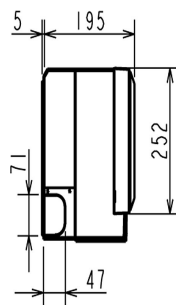

### INDOOR

Heating Capacity (kW) (nominal)	3.2 (1.1 - 4.2)
Cooling Capacity (kW) (nominal)	2.5 (1.2 - 3.4)
Heating Capacity (kW) (UK)	2.65 (0.91 - 3.49)
Cooling Capacity (kW) (UK)	2.48 (1.19 - 3.37)
SHF (nominal and UK)	0.92
COP / EER (nominal)	4.57 / 4.59
SCOP / SEER	4.7 / 8.5
Energy Efficiency Class - Heating / Cooling	A++ / A+++
Airflow (m³/min) (Heating) - Si-Lo-Mi-Hi-SupHi	4 - 4.6 - 6.2 - 8.9 - 11.9
Airflow (m³/min) (Cooling) - Si-Lo-Mi-Hi-SupHi	4 - 4.6 - 6.3 - 8.3 - 10.5
Pipe Size Gas (mm [in])	9.52 (3/8)
Pipe Size Liquid (mm [in])	6.35 (1/4)
Sound Pressure Level (dBA) Heating - Si-Lo-Mi-Hi-SupHi	21 - 24 - 29 - 37 - 45
Sound Pressure Level (dBA) Cooling - Si-Lo-Mi-Hi-SupHi	21 - 23 - 29 - 36 - 42
Sound Power Level (dBA) Cooling	60
Dimensions (mm) Width x Depth x Height	895 x 195 x 299
Weight (kg)	11.5
Electrical Supply	FED BY OUTDOOR UNIT
Phase	SINGLE
Fuse Rating (BS88) - HRC (A)	6
Interconnecting Cable No. Cores	4

### OUTDOOR

Sound Pressure Level (dBA) Heating / Cooling	48 / 47
Sound Power Level (dBA) Cooling	58
Weight (kg)	30
Dimensions (mm) Width x Depth x Height	800 x 285 x 550
Electrical Supply	220-240V, 50HZ
Phase	SINGLE
System Power Input (kW) - Heating / Cooling (nominal)	0.7 / 0.545
System Power Input (kW) - Heating / Cooling (UK)	0.64 / 0.44
Starting Current (A)	3.5
System Running Current (A) [MAX] - Heating / Cooling	3.5 / 2.9 [7.3]
Fuse Rating (BS88) - HRC (A)	10
Mains Cable No. Cores	3
Max Pipe Length (m)	20
Max Height Difference (m)	12
Charge R410A (kg) - (pre charged length)	0.8 (7)

### DIMENSIONS

MSZ-EF25VEW

### DIMENSIONS

MUZ-EF25VE

Upper View >

Front View >

Side View >