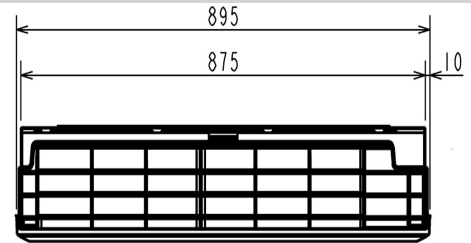

### INDOOR

Heating Capacity (kW) (nominal)	3.2 (1.1 - 4.2)
Cooling Capacity (kW) (nominal)	2.5 (1.2 - 3.4)
Heating Capacity (kW) (UK)	2.65 (0.91 - 3.49)
Cooling Capacity (kW) (UK)	2.48 (1.19 - 3.37)
SHF (nominal and UK)	0.92
COP / EER (nominal)	4.57 / 4.59
SCOP / SEER	4.7 / 8.5
Energy Efficiency Class - Heating / Cooling	A++ / A+++
Airflow (m³/min) (Heating) - Si-Lo-Mi-Hi-SupHi	4 - 4.6 - 6.2 - 8.9 - 11.9
Airflow (m³/min) (Cooling) - Si-Lo-Mi-Hi-SupHi	4 - 4.6 - 6.3 - 8.3 - 10.5
Pipe Size Gas (mm [in])	9.52 (3/8)
Pipe Size Liquid (mm [in])	6.35 (1/4)
Sound Pressure Level (dBA) Heating - Si-Lo-Mi-Hi-SupHi	21 - 24 - 29 - 37 - 45
Sound Pressure Level (dBA) Cooling - Si-Lo-Mi-Hi-SupHi	21 - 23 - 29 - 36 - 42
Sound Power Level (dBA) Cooling	60
Dimensions (mm) Width x Depth x Height	895 x 195 x 299
Weight (kg)	11.5
Electrical Supply	FED BY OUTDOOR UNIT
Phase	SINGLE
Fuse Rating (BS88) - HRC (A)	6
Interconnecting Cable No. Cores	4

### OUTDOOR

Sound Pressure Level (dBA) Heating / Cooling	48 / 47
Sound Power Level (dBA) Cooling	58
Weight (kg)	30
Dimensions (mm) Width x Depth x Height	800 x 285 x 550
Electrical Supply	220-240V, 50HZ
Phase	SINGLE
System Power Input (kW) - Heating / Cooling (nominal)	0.7 / 0.545
System Power Input (kW) - Heating / Cooling (UK)	0.64 / 0.44
Starting Current (A)	3.5
System Running Current (A) [MAX] - Heating / Cooling	3.5 / 2.9 [7.3]
Fuse Rating (BS88) - HRC (A)	10
Mains Cable No. Cores	3
Max Pipe Length (m)	20
Max Height Difference (m)	12
Charge R410A (kg) - (pre charged length)	0.8 (7)

### DIMENSIONS

MUZ-EF25VE

Upper View >

Front View >

Side View >