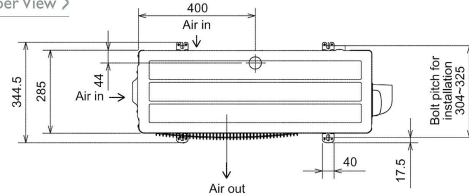

### INDOOR

Heating Capacity (kW) (nominal)	3.2 (1.1 - 4.2)
Cooling Capacity (kW) (nominal)	2.5 (1.2 - 3.4)
Heating Capacity (kW) (UK)	2.65 (0.91 - 3.49)
Cooling Capacity (kW) (UK)	2.48 (1.19 - 3.37)
SHF (nominal and UK)	0.92
COP / EER (nominal)	4.57 / 4.59
SCOP / SEER	4.7 / 8.5
Energy Efficiency Class - Heating / Cooling	A++ / A+++
Airflow (m³/min) (Heating) - Si-Lo-Mi-Hi-SupHi	4 - 4.6 - 6.2 - 8.9 - 11.9
Airflow (m³/min) (Cooling) - Si-Lo-Mi-Hi-SupHi	4 - 4.6 - 6.3 - 8.3 - 10.5
Pipe Size Gas (mm [in])	9.52 (3/8)
Pipe Size Liquid (mm [in])	6.35 (1/4)
Sound Pressure Level (dBA) Heating - Si-Lo-Mi-Hi-SupHi	21 - 24 - 29 - 37 - 45
Sound Pressure Level (dBA) Cooling - Si-Lo-Mi-Hi-SupHi	21 - 23 - 29 - 36 - 42
Sound Power Level (dBA) Cooling	60
Dimensions (mm) Width x Depth x Height	895 x 195 x 299
Weight (kg)	11.5
Electrical Supply	FED BY OUTDOOR UNIT
Phase	SINGLE
Fuse Rating (BS88) - HRC (A)	6
Interconnecting Cable No. Cores	4

### OUTDOOR

Sound Pressure Level (dBA) Heating / Cooling	48 / 47
Sound Power Level (dBA) Cooling	58
Weight (kg)	30
Dimensions (mm) Width x Depth x Height	800 x 285 x 550
Electrical Supply	220-240V, 50HZ
Phase	SINGLE
System Power Input (kW) - Heating / Cooling (nominal)	0.7 / 0.545
System Power Input (kW) - Heating / Cooling (UK)	0.64 / 0.44
Starting Current (A)	3.5
System Running Current (A) [MAX] - Heating / Cooling	3.5 / 2.9 [7.3]
Fuse Rating (BS88) - HRC (A)	10
Mains Cable No. Cores	3
Max Pipe Length (m)	20
Max Height Difference (m)	12
Charge R410A (kg) - (pre charged length)	0.8 (7)

### DIMENSIONS

MSZ-EF25VEW

### DIMENSIONS

MUZ-EF25VE

Upper View >

Front View >

Side View >