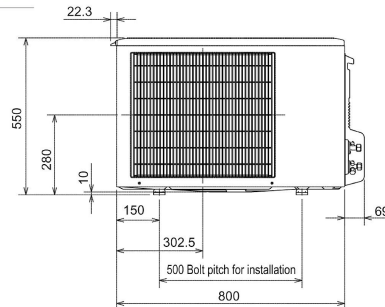

### INDOOR

Heating Capacity (kW) (nominal)	3.2 (1.1 - 4.2)
Cooling Capacity (kW) (nominal)	2.5 (1.2 - 3.4)
Heating Capacity (kW) (UK)	2.65 (0.91 - 3.49)
Cooling Capacity (kW) (UK)	2.48 (1.19 - 3.37)
SHF (nominal and UK)	0.92
COP / EER (nominal)	4.57 / 4.59
SCOP / SEER	4.7 / 8.5
Energy Efficiency Class - Heating / Cooling	A++ / A+++
Airflow (m³/min) (Heating) - Si-Lo-Mi-Hi-SupHi	4 - 4.6 - 6.2 - 8.9 - 11.9
Airflow (m³/min) (Cooling) - Si-Lo-Mi-Hi-SupHi	4 - 4.6 - 6.3 - 8.3 - 10.5
Pipe Size Gas (mm [in])	9.52 (3/8)
Pipe Size Liquid (mm [in])	6.35 (1/4)
Sound Pressure Level (dBA) Heating - Si-Lo-Mi-Hi-SupHi	21 - 24 - 29 - 37 - 45
Sound Pressure Level (dBA) Cooling - Si-Lo-Mi-Hi-SupHi	21 - 23 - 29 - 36 - 42
Sound Power Level (dBA) Cooling	60
Dimensions (mm) Width x Depth x Height	895 x 195 x 299
Weight (kg)	11.5
Electrical Supply	FED BY OUTDOOR UNIT
Phase	SINGLE
Fuse Rating (BS88) - HRC (A)	6
Interconnecting Cable No. Cores	4

### OUTDOOR

Sound Pressure Level (dBA) Heating / Cooling	48 / 47
Sound Power Level (dBA) Cooling	58
Weight (kg)	30
Dimensions (mm) Width x Depth x Height	800 x 285 x 550
Electrical Supply	220-240V, 50HZ
Phase	SINGLE
System Power Input (kW) - Heating / Cooling (nominal)	0.7 / 0.545
System Power Input (kW) - Heating / Cooling (UK)	0.64 / 0.44
Starting Current (A)	3.5
System Running Current (A) [MAX] - Heating / Cooling	3.5 / 2.9 [7.3]
Fuse Rating (BS88) - HRC (A)	10
Mains Cable No. Cores	3
Max Pipe Length (m)	20
Max Height Difference (m)	12
Charge R410A (kg) - (pre charged length)	0.8 (7)

### DIMENSIONS

MSZ-EF25VEW

### DIMENSIONS

MUZ-EF25VE

Upper View >

Front View >

Side View >