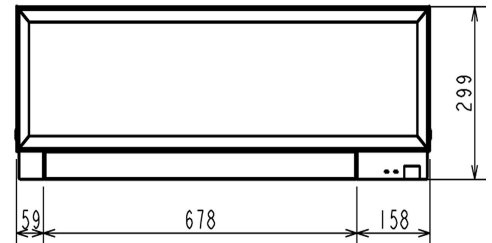

### INDOOR

Heating Capacity (kW) (nominal)	3.2 (1.1 - 4.2)
Cooling Capacity (kW) (nominal)	2.5 (1.2 - 3.4)
Heating Capacity (kW) (UK)	2.65 (0.91 - 3.49)
Cooling Capacity (kW) (UK)	2.48 (1.19 - 3.37)
SHF (nominal and UK)	0.92
COP / EER (nominal)	4.57 / 4.59
SCOP / SEER	4.7 / 8.5
Energy Efficiency Class - Heating / Cooling	A++ / A+++
Airflow (m³/min) (Heating) - Si-Lo-Mi-Hi-SupHi	4 - 4.6 - 6.2 - 8.9 - 11.9
Airflow (m³/min) (Cooling) - Si-Lo-Mi-Hi-SupHi	4 - 4.6 - 6.3 - 8.3 - 10.5
Pipe Size Gas (mm [in])	9.52 (3/8)
Pipe Size Liquid (mm [in])	6.35 (1/4)
Sound Pressure Level (dBA) Heating - Si-Lo-Mi-Hi-SupHi	21 - 24 - 29 - 37 - 45
Sound Pressure Level (dBA) Cooling - Si-Lo-Mi-Hi-SupHi	21 - 23 - 29 - 36 - 42
Sound Power Level (dBA) Cooling	60
Dimensions (mm) Width x Depth x Height	895 x 195 x 299
Weight (kg)	11.5
Electrical Supply	FED BY OUTDOOR UNIT
Phase	SINGLE
Fuse Rating (BS88) - HRC (A)	6
Interconnecting Cable No. Cores	4

### OUTDOOR

Sound Pressure Level (dBA) Heating / Cooling	48 / 47
Sound Power Level (dBA) Cooling	58
Weight (kg)	30
Dimensions (mm) Width x Depth x Height	800 x 285 x 550
Electrical Supply	220-240V, 50HZ
Phase	SINGLE
System Power Input (kW) - Heating / Cooling (nominal)	0.7 / 0.545
System Power Input (kW) - Heating / Cooling (UK)	0.64 / 0.44
Starting Current (A)	3.5
System Running Current (A) [MAX] - Heating / Cooling	3.5 / 2.9 [7.3]
Fuse Rating (BS88) - HRC (A)	10
Mains Cable No. Cores	3
Max Pipe Length (m)	20
Max Height Difference (m)	12
Charge R410A (kg) - (pre charged length)	0.8 (7)

### DIMENSIONS

MSZ-EF25VEW

### DIMENSIONS

MUZ-EF25VE

Upper View >

Front View >

Side View >