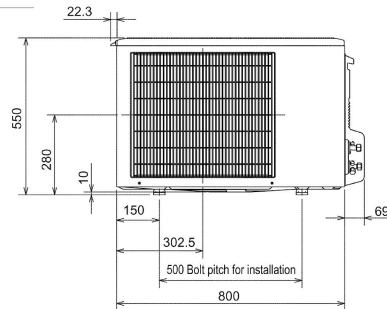

FEATURES

INDOOR

Heating Capacity (kW) (nominal)	4 (1.8 - 5.5)
Cooling Capacity (kW) (nominal)	3.5 (1.4 - 4)
Heating Capacity (kW) (UK)	3.32 (1.5 - 4.57)
Cooling Capacity (kW) (UK)	3.47 (1.38 - 3.97)
SHF (nominal and UK)	0.8
COP / EER (nominal)	4.19 / 3.85
SCOP / SEER	4.6 / 8.5
Energy Efficiency Class - Heating / Cooling	A++ / A+++
Airflow (m³/min) (Heating) - Si-Lo-Mi-Hi-SupHi	4 - 4.6 - 6.2 - 8.9 - 11.9
Airflow (m³/min) (Cooling) - Si-Lo-Mi-Hi-SupHi	4 - 4.6 - 6.3 - 8.3 - 10.5
Pipe Size Gas (mm [in])	9.52 (3/8)
Pipe Size Liquid (mm [in])	6.35 (1/4)
Sound Pressure Level (dBA) Heating - Si-Lo-Mi-Hi-SupHi	21 - 24 - 30 - 38 - 46
Sound Pressure Level (dBA) Cooling - Si-Lo-Mi-Hi-SupHi	21 - 23 - 29 - 36 - 42
Sound Power Level (dBA) Cooling	60
Dimensions (mm) Width x Depth x Height	895 x 195 x 299
Weight (kg)	11.5
Electrical Supply	FED BY OUTDOOR UNIT
Phase	SINGLE
Fuse Rating (BS88) - HRC (A)	6
Interconnecting Cable No. Cores	4

OUTDOOR

Sound Pressure Level (dBA) Heating / Cooling	50 / 49
Sound Power Level (dBA) Cooling	61
Weight (kg)	35
Dimensions (mm) Width x Depth x Height	800 x 285 x 550
Electrical Supply	220-240V, 50HZ
Phase	SINGLE
System Power Input (kW) - Heating / Cooling (nominal)	0.955 / 0.91
System Power Input (kW) - Heating / Cooling (UK)	0.87 / 0.73
Starting Current (A)	4.4
System Running Current (A) [MAX] - Heating / Cooling	4.4 / 4.2 [8.5]
Fuse Rating (BS88) - HRC (A)	10
Mains Cable No. Cores	3
Max Pipe Length (m)	20
Max Height Difference (m)	12
Charge R410A (kg) - (pre charged length)	1.15 (7)

DIMENSIONS

MSZ-EF35VEB

DIMENSIONS

MUZ-EF35VE

Upper View >

Front View >

Side View >