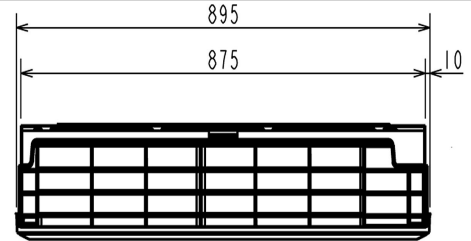

FEATURES

INDOOR

Heating Capacity (kW) (nominal)	4 (1.8 - 5.5)
Cooling Capacity (kW) (nominal)	3.5 (1.4 - 4)
Heating Capacity (kW) (UK)	3.32 (1.5 - 4.57)
Cooling Capacity (kW) (UK)	3.47 (1.38 - 3.97)
SHF (nominal and UK)	0.8
COP / EER (nominal)	4.19 / 3.85
SCOP / SEER	4.6 / 8.5
Energy Efficiency Class - Heating / Cooling	A++ / A+++
Airflow (m³/min) (Heating) - Si-Lo-Mi-Hi-SupHi	4 - 4.6 - 6.2 - 8.9 - 11.9
Airflow (m³/min) (Cooling) - Si-Lo-Mi-Hi-SupHi	4 - 4.6 - 6.3 - 8.3 - 10.5
Pipe Size Gas (mm [in])	9.52 (3/8)
Pipe Size Liquid (mm [in])	6.35 (1/4)
Sound Pressure Level (dBA) Heating - Si-Lo-Mi-Hi-SupHi	21 - 24 - 30 - 38 - 46
Sound Pressure Level (dBA) Cooling - Si-Lo-Mi-Hi-SupHi	21 - 23 - 29 - 36 - 42
Sound Power Level (dBA) Cooling	60
Dimensions (mm) Width x Depth x Height	895 x 195 x 299
Weight (kg)	11.5
Electrical Supply	FED BY OUTDOOR UNIT
Phase	SINGLE
Fuse Rating (BS88) - HRC (A)	6
Interconnecting Cable No. Cores	4

OUTDOOR

Sound Pressure Level (dBA) Heating / Cooling	50 / 49
Sound Power Level (dBA) Cooling	61
Weight (kg)	35
Dimensions (mm) Width x Depth x Height	800 x 285 x 550
Electrical Supply	220-240V, 50HZ
Phase	SINGLE
System Power Input (kW) - Heating / Cooling (nominal)	0.955 / 0.91
System Power Input (kW) - Heating / Cooling (UK)	0.87 / 0.73
Starting Current (A)	4.4
System Running Current (A) [MAX] - Heating / Cooling	4.4 / 4.2 [8.5]
Fuse Rating (BS88) - HRC (A)	10
Mains Cable No. Cores	3
Max Pipe Length (m)	20
Max Height Difference (m)	12
Charge R410A (kg) - (pre charged length)	1.15 (7)

DIMENSIONS

MSZ-EF35VEB

DIMENSIONS

MUZ-EF35VE

Upper View >

Front View >

Side View >