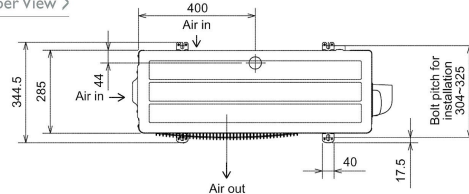

FEATURES

INDOOR

Heating Capacity (kW) (nominal)	4 (1.8 - 5.5)
Cooling Capacity (kW) (nominal)	3.5 (1.4 - 4)
Heating Capacity (kW) (UK)	3.32 (1.5 - 4.57)
Cooling Capacity (kW) (UK)	3.47 (1.38 - 3.97)
SHF (nominal and UK)	0.8
COP / EER (nominal)	4.19 / 3.85
SCOP / SEER	4.6 / 8.5
Energy Efficiency Class - Heating / Cooling	A++ / A+++
Airflow (m³/min) (Heating) - Si-Lo-Mi-Hi-SupHi	4 - 4.6 - 6.2 - 8.9 - 11.9
Airflow (m³/min) (Cooling) - Si-Lo-Mi-Hi-SupHi	4 - 4.6 - 6.3 - 8.3 - 10.5
Pipe Size Gas (mm [in])	9.52 (3/8)
Pipe Size Liquid (mm [in])	6.35 (1/4)
Sound Pressure Level (dBA) Heating - Si-Lo-Mi-Hi-SupHi	21 - 24 - 30 - 38 - 46
Sound Pressure Level (dBA) Cooling - Si-Lo-Mi-Hi-SupHi	21 - 23 - 29 - 36 - 42
Sound Power Level (dBA) Cooling	60
Dimensions (mm) Width x Depth x Height	895 x 195 x 299
Weight (kg)	11.5
Electrical Supply	FED BY OUTDOOR UNIT
Phase	SINGLE
Fuse Rating (BS88) - HRC (A)	6
Interconnecting Cable No. Cores	4

OUTDOOR

Sound Pressure Level (dBA) Heating / Cooling	50 / 49
Sound Power Level (dBA) Cooling	61
Weight (kg)	35
Dimensions (mm) Width x Depth x Height	800 x 285 x 550
Electrical Supply	220-240V, 50HZ
Phase	SINGLE
System Power Input (kW) - Heating / Cooling (nominal)	0.955 / 0.91
System Power Input (kW) - Heating / Cooling (UK)	0.87 / 0.73
Starting Current (A)	4.4
System Running Current (A) [MAX] - Heating / Cooling	4.4 / 4.2 [8.5]
Fuse Rating (BS88) - HRC (A)	10
Mains Cable No. Cores	3
Max Pipe Length (m)	20
Max Height Difference (m)	12
Charge R410A (kg) - (pre charged length)	1.15 (7)

DIMENSIONS

MSZ-EF35VEB

DIMENSIONS

MUZ-EF35VE

Upper View >

Front View >

Side View >