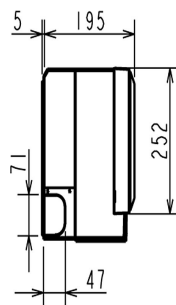

FEATURES

INDOOR

Heating Capacity (kW) (nominal)	4 (1.8 - 5.5)
Cooling Capacity (kW) (nominal)	3.5 (1.4 - 4)
Heating Capacity (kW) (UK)	3.32 (1.5 - 4.57)
Cooling Capacity (kW) (UK)	3.47 (1.38 - 3.97)
SHF (nominal and UK)	0.8
COP / EER (nominal)	4.19 / 3.85
SCOP / SEER	4.6 / 8.5
Energy Efficiency Class - Heating / Cooling	A++ / A+++
Airflow (m³/min) (Heating) - Si-Lo-Mi-Hi-SupHi	4 - 4.6 - 6.2 - 8.9 - 11.9
Airflow (m³/min) (Cooling) - Si-Lo-Mi-Hi-SupHi	4 - 4.6 - 6.3 - 8.3 - 10.5
Pipe Size Gas (mm [in])	9.52 (3/8)
Pipe Size Liquid (mm [in])	6.35 (1/4)
Sound Pressure Level (dBA) Heating - Si-Lo-Mi-Hi-SupHi	21 - 24 - 30 - 38 - 46
Sound Pressure Level (dBA) Cooling - Si-Lo-Mi-Hi-SupHi	21 - 23 - 29 - 36 - 42
Sound Power Level (dBA) Cooling	60
Dimensions (mm) Width x Depth x Height	895 x 195 x 299
Weight (kg)	11.5
Electrical Supply	FED BY OUTDOOR UNIT
Phase	SINGLE
Fuse Rating (BS88) - HRC (A)	6
Interconnecting Cable No. Cores	4

OUTDOOR

Sound Pressure Level (dBA) Heating / Cooling	50 / 49
Sound Power Level (dBA) Cooling	61
Weight (kg)	35
Dimensions (mm) Width x Depth x Height	800 x 285 x 550
Electrical Supply	220-240V, 50HZ
Phase	SINGLE
System Power Input (kW) - Heating / Cooling (nominal)	0.955 / 0.91
System Power Input (kW) - Heating / Cooling (UK)	0.87 / 0.73
Starting Current (A)	4.4
System Running Current (A) [MAX] - Heating / Cooling	4.4 / 4.2 [8.5]
Fuse Rating (BS88) - HRC (A)	10
Mains Cable No. Cores	3
Max Pipe Length (m)	20
Max Height Difference (m)	12
Charge R410A (kg) - (pre charged length)	1.15 (7)

DIMENSIONS

MSZ-EF35VEB

DIMENSIONS

MUZ-EF35VE

Upper View >

Front View >

Side View >