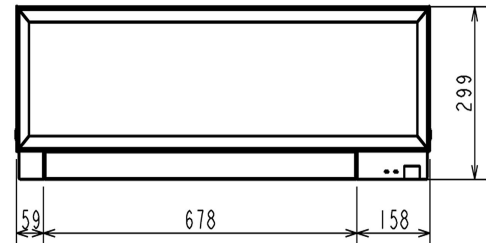

FEATURES

INDOOR

Heating Capacity (kW) (nominal)	4 (1.8 - 5.5)
Cooling Capacity (kW) (nominal)	3.5 (1.4 - 4)
Heating Capacity (kW) (UK)	3.32 (1.5 - 4.57)
Cooling Capacity (kW) (UK)	3.47 (1.38 - 3.97)
SHF (nominal and UK)	0.8
COP / EER (nominal)	4.19 / 3.85
SCOP / SEER	4.6 / 8.5
Energy Efficiency Class - Heating / Cooling	A++ / A+++
Airflow (m³/min) (Heating) - Si-Lo-Mi-Hi-SupHi	4 - 4.6 - 6.2 - 8.9 - 11.9
Airflow (m³/min) (Cooling) - Si-Lo-Mi-Hi-SupHi	4 - 4.6 - 6.3 - 8.3 - 10.5
Pipe Size Gas (mm [in])	9.52 (3/8)
Pipe Size Liquid (mm [in])	6.35 (1/4)
Sound Pressure Level (dBA) Heating - Si-Lo-Mi-Hi-SupHi	21 - 24 - 30 - 38 - 46
Sound Pressure Level (dBA) Cooling - Si-Lo-Mi-Hi-SupHi	21 - 23 - 29 - 36 - 42
Sound Power Level (dBA) Cooling	60
Dimensions (mm) Width x Depth x Height	895 x 195 x 299
Weight (kg)	11.5
Electrical Supply	FED BY OUTDOOR UNIT
Phase	SINGLE
Fuse Rating (BS88) - HRC (A)	6
Interconnecting Cable No. Cores	4

OUTDOOR

Sound Pressure Level (dBA) Heating / Cooling	50 / 49
Sound Power Level (dBA) Cooling	61
Weight (kg)	35
Dimensions (mm) Width x Depth x Height	800 x 285 x 550
Electrical Supply	220-240V, 50HZ
Phase	SINGLE
System Power Input (kW) - Heating / Cooling (nominal)	0.955 / 0.91
System Power Input (kW) - Heating / Cooling (UK)	0.87 / 0.73
Starting Current (A)	4.4
System Running Current (A) [MAX] - Heating / Cooling	4.4 / 4.2 [8.5]
Fuse Rating (BS88) - HRC (A)	10
Mains Cable No. Cores	3
Max Pipe Length (m)	20
Max Height Difference (m)	12
Charge R410A (kg) - (pre charged length)	1.15 (7)

DIMENSIONS

MSZ-EF35VEB

DIMENSIONS

MUZ-EF35VE

Upper View >

Front View >

Side View >