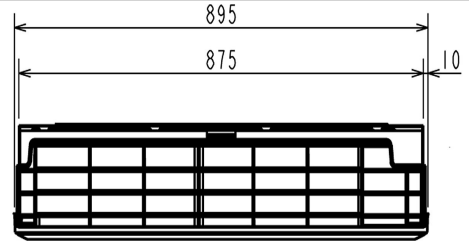

FEATURES

INDOOR

Heating Capacity (kW) (nominal)	4 (1.8 - 5.5)
Cooling Capacity (kW) (nominal)	3.5 (1.4 - 4)
Heating Capacity (kW) (UK)	3.32 (1.5 - 4.57)
Cooling Capacity (kW) (UK)	3.47 (1.38 - 3.97)
SHF (nominal and UK)	0.8
COP / EER (nominal)	4.19 / 3.85
SCOP / SEER	4.6 / 8.5
Energy Efficiency Class - Heating / Cooling	A++ / A+++
Airflow (m³/min) (Heating) - Si-Lo-Mi-Hi-SupHi	4 - 4.6 - 6.2 - 8.9 - 11.9
Airflow (m³/min) (Cooling) - Si-Lo-Mi-Hi-SupHi	4 - 4.6 - 6.3 - 8.3 - 10.5
Pipe Size Gas (mm [in])	9.52 (3/8)
Pipe Size Liquid (mm [in])	6.35 (1/4)
Sound Pressure Level (dBA) Heating - Si-Lo-Mi-Hi-SupHi	21 - 24 - 30 - 38 - 46
Sound Pressure Level (dBA) Cooling - Si-Lo-Mi-Hi-SupHi	21 - 23 - 29 - 36 - 42
Sound Power Level (dBA) Cooling	60
Dimensions (mm) Width x Depth x Height	895 x 195 x 299
Weight (kg)	11.5
Electrical Supply	FED BY OUTDOOR UNIT
Phase	SINGLE
Fuse Rating (BS88) - HRC (A)	6
Interconnecting Cable No. Cores	4

OUTDOOR

Sound Pressure Level (dBA) Heating / Cooling	50 / 49
Sound Power Level (dBA) Cooling	61
Weight (kg)	35
Dimensions (mm) Width x Depth x Height	800 x 285 x 550
Electrical Supply	220-240V, 50HZ
Phase	SINGLE
System Power Input (kW) - Heating / Cooling (nominal)	0.955 / 0.91
System Power Input (kW) - Heating / Cooling (UK)	0.87 / 0.73
Starting Current (A)	4.4
System Running Current (A) [MAX] - Heating / Cooling	4.4 / 4.2 [8.5]
Fuse Rating (BS88) - HRC (A)	10
Mains Cable No. Cores	3
Max Pipe Length (m)	20
Max Height Difference (m)	12
Charge R410A (kg) - (pre charged length)	1.15 (7)

DIMENSIONS

MSZ-EF35VES

DIMENSIONS

MUZ-EF35VE

Upper View >

Front View >

Side View >