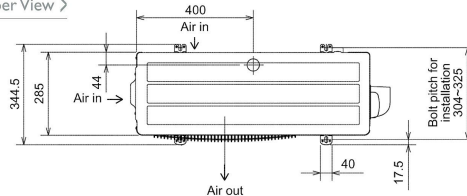

FEATURES

INDOOR

Heating Capacity (kW) (nominal)	4 (1.8 - 5.5)
Cooling Capacity (kW) (nominal)	3.5 (1.4 - 4)
Heating Capacity (kW) (UK)	3.32 (1.5 - 4.57)
Cooling Capacity (kW) (UK)	3.47 (1.38 - 3.97)
SHF (nominal and UK)	0.8
COP / EER (nominal)	4.19 / 3.85
SCOP / SEER	4.6 / 8.5
Energy Efficiency Class - Heating / Cooling	A++ / A+++
Airflow (m³/min) (Heating) - Si-Lo-Mi-Hi-SupHi	4 - 4.6 - 6.2 - 8.9 - 11.9
Airflow (m³/min) (Cooling) - Si-Lo-Mi-Hi-SupHi	4 - 4.6 - 6.3 - 8.3 - 10.5
Pipe Size Gas (mm [in])	9.52 (3/8)
Pipe Size Liquid (mm [in])	6.35 (1/4)
Sound Pressure Level (dBA) Heating - Si-Lo-Mi-Hi-SupHi	21 - 24 - 30 - 38 - 46
Sound Pressure Level (dBA) Cooling - Si-Lo-Mi-Hi-SupHi	21 - 23 - 29 - 36 - 42
Sound Power Level (dBA) Cooling	60
Dimensions (mm) Width x Depth x Height	895 x 195 x 299
Weight (kg)	11.5
Electrical Supply	FED BY OUTDOOR UNIT
Phase	SINGLE
Fuse Rating (BS88) - HRC (A)	6
Interconnecting Cable No. Cores	4

OUTDOOR

Sound Pressure Level (dBA) Heating / Cooling	50 / 49
Sound Power Level (dBA) Cooling	61
Weight (kg)	35
Dimensions (mm) Width x Depth x Height	800 x 285 x 550
Electrical Supply	220-240V, 50HZ
Phase	SINGLE
System Power Input (kW) - Heating / Cooling (nominal)	0.955 / 0.91
System Power Input (kW) - Heating / Cooling (UK)	0.87 / 0.73
Starting Current (A)	4.4
System Running Current (A) [MAX] - Heating / Cooling	4.4 / 4.2 [8.5]
Fuse Rating (BS88) - HRC (A)	10
Mains Cable No. Cores	3
Max Pipe Length (m)	20
Max Height Difference (m)	12
Charge R410A (kg) - (pre charged length)	1.15 (7)

DIMENSIONS

MSZ-EF35VES

DIMENSIONS

MUZ-EF35VE

Upper View >

Front View >

Side View >