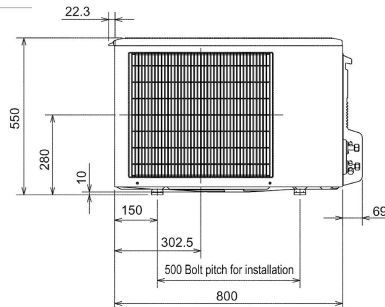

FEATURES

INDOOR

Heating Capacity (kW) (nominal)	4 (1.8 - 5.5)
Cooling Capacity (kW) (nominal)	3.5 (1.4 - 4)
Heating Capacity (kW) (UK)	3.32 (1.5 - 4.57)
Cooling Capacity (kW) (UK)	3.47 (1.38 - 3.97)
SHF (nominal and UK)	0.8
COP / EER (nominal)	4.19 / 3.85
SCOP / SEER	4.6 / 8.5
Energy Efficiency Class - Heating / Cooling	A++ / A+++
Airflow (m³/min) (Heating) - Si-Lo-Mi-Hi-SupHi	4 - 4.6 - 6.2 - 8.9 - 11.9
Airflow (m³/min) (Cooling) - Si-Lo-Mi-Hi-SupHi	4 - 4.6 - 6.3 - 8.3 - 10.5
Pipe Size Gas (mm [in])	9.52 (3/8)
Pipe Size Liquid (mm [in])	6.35 (1/4)
Sound Pressure Level (dBA) Heating - Si-Lo-Mi-Hi-SupHi	21 - 24 - 30 - 38 - 46
Sound Pressure Level (dBA) Cooling - Si-Lo-Mi-Hi-SupHi	21 - 23 - 29 - 36 - 42
Sound Power Level (dBA) Cooling	60
Dimensions (mm) Width x Depth x Height	895 x 195 x 299
Weight (kg)	11.5
Electrical Supply	FED BY OUTDOOR UNIT
Phase	SINGLE
Fuse Rating (BS88) - HRC (A)	6
Interconnecting Cable No. Cores	4

OUTDOOR

Sound Pressure Level (dBA) Heating / Cooling	50 / 49
Sound Power Level (dBA) Cooling	61
Weight (kg)	35
Dimensions (mm) Width x Depth x Height	800 x 285 x 550
Electrical Supply	220-240V, 50HZ
Phase	SINGLE
System Power Input (kW) - Heating / Cooling (nominal)	0.955 / 0.91
System Power Input (kW) - Heating / Cooling (UK)	0.87 / 0.73
Starting Current (A)	4.4
System Running Current (A) [MAX] - Heating / Cooling	4.4 / 4.2 [8.5]
Fuse Rating (BS88) - HRC (A)	10
Mains Cable No. Cores	3
Max Pipe Length (m)	20
Max Height Difference (m)	12
Charge R410A (kg) - (pre charged length)	1.15 (7)

DIMENSIONS

MSZ-EF35VES

DIMENSIONS

MUZ-EF35VE

Upper View >

Front View >

Side View >