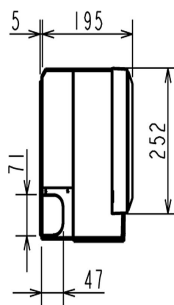

FEATURES

INDOOR

Heating Capacity (kW) (nominal)	4 (1.8 - 5.5)
Cooling Capacity (kW) (nominal)	3.5 (1.4 - 4)
Heating Capacity (kW) (UK)	3.32 (1.5 - 4.57)
Cooling Capacity (kW) (UK)	3.47 (1.38 - 3.97)
SHF (nominal and UK)	0.8
COP / EER (nominal)	4.19 / 3.85
SCOP / SEER	4.6 / 8.5
Energy Efficiency Class - Heating / Cooling	A++ / A+++
Airflow (m³/min) (Heating) - Si-Lo-Mi-Hi-SupHi	4 - 4.6 - 6.2 - 8.9 - 11.9
Airflow (m³/min) (Cooling) - Si-Lo-Mi-Hi-SupHi	4 - 4.6 - 6.3 - 8.3 - 10.5
Pipe Size Gas (mm [in])	9.52 (3/8)
Pipe Size Liquid (mm [in])	6.35 (1/4)
Sound Pressure Level (dBA) Heating - Si-Lo-Mi-Hi-SupHi	21 - 24 - 30 - 38 - 46
Sound Pressure Level (dBA) Cooling - Si-Lo-Mi-Hi-SupHi	21 - 23 - 29 - 36 - 42
Sound Power Level (dBA) Cooling	60
Dimensions (mm) Width x Depth x Height	895 x 195 x 299
Weight (kg)	11.5
Electrical Supply	FED BY OUTDOOR UNIT
Phase	SINGLE
Fuse Rating (BS88) - HRC (A)	6
Interconnecting Cable No. Cores	4

OUTDOOR

Sound Pressure Level (dBA) Heating / Cooling	50 / 49
Sound Power Level (dBA) Cooling	61
Weight (kg)	35
Dimensions (mm) Width x Depth x Height	800 x 285 x 550
Electrical Supply	220-240V, 50HZ
Phase	SINGLE
System Power Input (kW) - Heating / Cooling (nominal)	0.955 / 0.91
System Power Input (kW) - Heating / Cooling (UK)	0.87 / 0.73
Starting Current (A)	4.4
System Running Current (A) [MAX] - Heating / Cooling	4.4 / 4.2 [8.5]
Fuse Rating (BS88) - HRC (A)	10
Mains Cable No. Cores	3
Max Pipe Length (m)	20
Max Height Difference (m)	12
Charge R410A (kg) - (pre charged length)	1.15 (7)

DIMENSIONS

MSZ-EF35VES

DIMENSIONS

MUZ-EF35VE

Upper View >

Front View >

Side View >