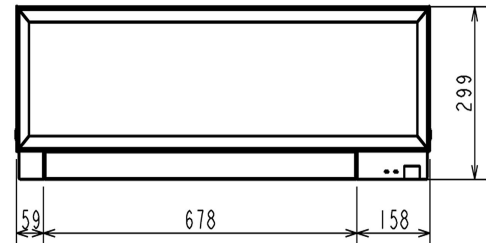

### INDOOR

Heating Capacity (kW) (nominal)	4 (1.8 - 5.5)
Cooling Capacity (kW) (nominal)	3.5 (1.4 - 4)
Heating Capacity (kW) (UK)	3.32 (1.5 - 4.57)
Cooling Capacity (kW) (UK)	3.47 (1.38 - 3.97)
SHF (nominal and UK)	0.8
COP / EER (nominal)	4.19 / 3.85
SCOP / SEER	4.6 / 8.5
Energy Efficiency Class - Heating / Cooling	A++ / A+++
Airflow (m³/min) (Heating) - Si-Lo-Mi-Hi-SupHi	4 - 4.6 - 6.2 - 8.9 - 11.9
Airflow (m³/min) (Cooling) - Si-Lo-Mi-Hi-SupHi	4 - 4.6 - 6.3 - 8.3 - 10.5
Pipe Size Gas (mm [in])	9.52 (3/8)
Pipe Size Liquid (mm [in])	6.35 (1/4)
Sound Pressure Level (dBA) Heating - Si-Lo-Mi-Hi-SupHi	21 - 24 - 30 - 38 - 46
Sound Pressure Level (dBA) Cooling - Si-Lo-Mi-Hi-SupHi	21 - 23 - 29 - 36 - 42
Sound Power Level (dBA) Cooling	60
Dimensions (mm) Width x Depth x Height	895 x 195 x 299
Weight (kg)	11.5
Electrical Supply	FED BY OUTDOOR UNIT
Phase	SINGLE
Fuse Rating (BS88) - HRC (A)	6
Interconnecting Cable No. Cores	4

### OUTDOOR

Sound Pressure Level (dBA) Heating / Cooling	50 / 49
Sound Power Level (dBA) Cooling	61
Weight (kg)	35
Dimensions (mm) Width x Depth x Height	800 x 285 x 550
Electrical Supply	220-240V, 50HZ
Phase	SINGLE
System Power Input (kW) - Heating / Cooling (nominal)	0.955 / 0.91
System Power Input (kW) - Heating / Cooling (UK)	0.87 / 0.73
Starting Current (A)	4.4
System Running Current (A) [MAX] - Heating / Cooling	4.4 / 4.2 [8.5]
Fuse Rating (BS88) - HRC (A)	10
Mains Cable No. Cores	3
Max Pipe Length (m)	20
Max Height Difference (m)	12
Charge R410A (kg) - (pre charged length)	1.15 (7)

### DIMENSIONS

MSZ-EF35VEW

### DIMENSIONS

MUZ-EF35VE

Upper View >

Front View >

Side View >