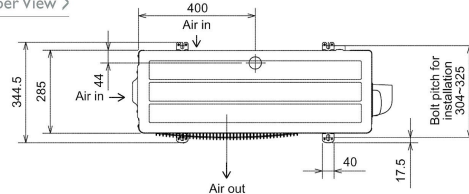

### INDOOR

Heating Capacity (kW) (nominal)	4 (1.8 - 5.5)
Cooling Capacity (kW) (nominal)	3.5 (1.4 - 4)
Heating Capacity (kW) (UK)	3.32 (1.5 - 4.57)
Cooling Capacity (kW) (UK)	3.47 (1.38 - 3.97)
SHF (nominal and UK)	0.8
COP / EER (nominal)	4.19 / 3.85
SCOP / SEER	4.6 / 8.5
Energy Efficiency Class - Heating / Cooling	A++ / A+++
Airflow (m³/min) (Heating) - Si-Lo-Mi-Hi-SupHi	4 - 4.6 - 6.2 - 8.9 - 11.9
Airflow (m³/min) (Cooling) - Si-Lo-Mi-Hi-SupHi	4 - 4.6 - 6.3 - 8.3 - 10.5
Pipe Size Gas (mm [in])	9.52 (3/8)
Pipe Size Liquid (mm [in])	6.35 (1/4)
Sound Pressure Level (dBA) Heating - Si-Lo-Mi-Hi-SupHi	21 - 24 - 30 - 38 - 46
Sound Pressure Level (dBA) Cooling - Si-Lo-Mi-Hi-SupHi	21 - 23 - 29 - 36 - 42
Sound Power Level (dBA) Cooling	60
Dimensions (mm) Width x Depth x Height	895 x 195 x 299
Weight (kg)	11.5
Electrical Supply	FED BY OUTDOOR UNIT
Phase	SINGLE
Fuse Rating (BS88) - HRC (A)	6
Interconnecting Cable No. Cores	4

### OUTDOOR

Sound Pressure Level (dBA) Heating / Cooling	50 / 49
Sound Power Level (dBA) Cooling	61
Weight (kg)	35
Dimensions (mm) Width x Depth x Height	800 x 285 x 550
Electrical Supply	220-240V, 50HZ
Phase	SINGLE
System Power Input (kW) - Heating / Cooling (nominal)	0.955 / 0.91
System Power Input (kW) - Heating / Cooling (UK)	0.87 / 0.73
Starting Current (A)	4.4
System Running Current (A) [MAX] - Heating / Cooling	4.4 / 4.2 [8.5]
Fuse Rating (BS88) - HRC (A)	10
Mains Cable No. Cores	3
Max Pipe Length (m)	20
Max Height Difference (m)	12
Charge R410A (kg) - (pre charged length)	1.15 (7)

### DIMENSIONS

MSZ-EF35VEW

### DIMENSIONS

MUZ-EF35VE

Upper View >

Front View >

Side View >