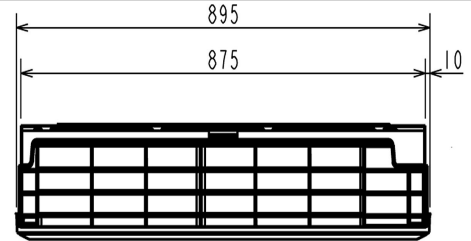

### INDOOR

Heating Capacity (kW) (nominal)	4 (1.8 - 5.5)
Cooling Capacity (kW) (nominal)	3.5 (1.4 - 4)
Heating Capacity (kW) (UK)	3.32 (1.5 - 4.57)
Cooling Capacity (kW) (UK)	3.47 (1.38 - 3.97)
SHF (nominal and UK)	0.8
COP / EER (nominal)	4.19 / 3.85
SCOP / SEER	4.6 / 8.5
Energy Efficiency Class - Heating / Cooling	A++ / A+++
Airflow (m³/min) (Heating) - Si-Lo-Mi-Hi-SupHi	4 - 4.6 - 6.2 - 8.9 - 11.9
Airflow (m³/min) (Cooling) - Si-Lo-Mi-Hi-SupHi	4 - 4.6 - 6.3 - 8.3 - 10.5
Pipe Size Gas (mm [in])	9.52 (3/8)
Pipe Size Liquid (mm [in])	6.35 (1/4)
Sound Pressure Level (dBA) Heating - Si-Lo-Mi-Hi-SupHi	21 - 24 - 30 - 38 - 46
Sound Pressure Level (dBA) Cooling - Si-Lo-Mi-Hi-SupHi	21 - 23 - 29 - 36 - 42
Sound Power Level (dBA) Cooling	60
Dimensions (mm) Width x Depth x Height	895 x 195 x 299
Weight (kg)	11.5
Electrical Supply	FED BY OUTDOOR UNIT
Phase	SINGLE
Fuse Rating (BS88) - HRC (A)	6
Interconnecting Cable No. Cores	4

### OUTDOOR

Sound Pressure Level (dBA) Heating / Cooling	50 / 49
Sound Power Level (dBA) Cooling	61
Weight (kg)	35
Dimensions (mm) Width x Depth x Height	800 x 285 x 550
Electrical Supply	220-240V, 50HZ
Phase	SINGLE
System Power Input (kW) - Heating / Cooling (nominal)	0.955 / 0.91
System Power Input (kW) - Heating / Cooling (UK)	0.87 / 0.73
Starting Current (A)	4.4
System Running Current (A) [MAX] - Heating / Cooling	4.4 / 4.2 [8.5]
Fuse Rating (BS88) - HRC (A)	10
Mains Cable No. Cores	3
Max Pipe Length (m)	20
Max Height Difference (m)	12
Charge R410A (kg) - (pre charged length)	1.15 (7)

### DIMENSIONS

MSZ-EF35VEW

### DIMENSIONS

MUZ-EF35VE

Upper View >

Front View >

Side View >