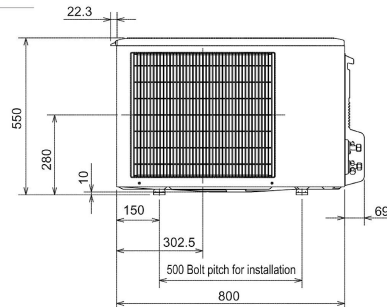

### INDOOR

Heating Capacity (kW) (nominal)	4 (1.8 - 5.5)
Cooling Capacity (kW) (nominal)	3.5 (1.4 - 4)
Heating Capacity (kW) (UK)	3.32 (1.5 - 4.57)
Cooling Capacity (kW) (UK)	3.47 (1.38 - 3.97)
SHF (nominal and UK)	0.8
COP / EER (nominal)	4.19 / 3.85
SCOP / SEER	4.6 / 8.5
Energy Efficiency Class - Heating / Cooling	A++ / A+++
Airflow (m³/min) (Heating) - Si-Lo-Mi-Hi-SupHi	4 - 4.6 - 6.2 - 8.9 - 11.9
Airflow (m³/min) (Cooling) - Si-Lo-Mi-Hi-SupHi	4 - 4.6 - 6.3 - 8.3 - 10.5
Pipe Size Gas (mm [in])	9.52 (3/8)
Pipe Size Liquid (mm [in])	6.35 (1/4)
Sound Pressure Level (dBA) Heating - Si-Lo-Mi-Hi-SupHi	21 - 24 - 30 - 38 - 46
Sound Pressure Level (dBA) Cooling - Si-Lo-Mi-Hi-SupHi	21 - 23 - 29 - 36 - 42
Sound Power Level (dBA) Cooling	60
Dimensions (mm) Width x Depth x Height	895 x 195 x 299
Weight (kg)	11.5
Electrical Supply	FED BY OUTDOOR UNIT
Phase	SINGLE
Fuse Rating (BS88) - HRC (A)	6
Interconnecting Cable No. Cores	4

### OUTDOOR

Sound Pressure Level (dBA) Heating / Cooling	50 / 49
Sound Power Level (dBA) Cooling	61
Weight (kg)	35
Dimensions (mm) Width x Depth x Height	800 x 285 x 550
Electrical Supply	220-240V, 50HZ
Phase	SINGLE
System Power Input (kW) - Heating / Cooling (nominal)	0.955 / 0.91
System Power Input (kW) - Heating / Cooling (UK)	0.87 / 0.73
Starting Current (A)	4.4
System Running Current (A) [MAX] - Heating / Cooling	4.4 / 4.2 [8.5]
Fuse Rating (BS88) - HRC (A)	10
Mains Cable No. Cores	3
Max Pipe Length (m)	20
Max Height Difference (m)	12
Charge R410A (kg) - (pre charged length)	1.15 (7)

### DIMENSIONS

MSZ-EF35VEW

### DIMENSIONS

MUZ-EF35VE

Upper View >

Front View >

Side View >