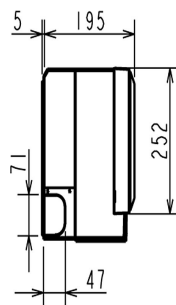

### INDOOR

Heating Capacity (kW) (nominal)	4 (1.8 - 5.5)
Cooling Capacity (kW) (nominal)	3.5 (1.4 - 4)
Heating Capacity (kW) (UK)	3.32 (1.5 - 4.57)
Cooling Capacity (kW) (UK)	3.47 (1.38 - 3.97)
SHF (nominal and UK)	0.8
COP / EER (nominal)	4.19 / 3.85
SCOP / SEER	4.6 / 8.5
Energy Efficiency Class - Heating / Cooling	A++ / A+++
Airflow (m³/min) (Heating) - Si-Lo-Mi-Hi-SupHi	4 - 4.6 - 6.2 - 8.9 - 11.9
Airflow (m³/min) (Cooling) - Si-Lo-Mi-Hi-SupHi	4 - 4.6 - 6.3 - 8.3 - 10.5
Pipe Size Gas (mm [in])	9.52 (3/8)
Pipe Size Liquid (mm [in])	6.35 (1/4)
Sound Pressure Level (dBA) Heating - Si-Lo-Mi-Hi-SupHi	21 - 24 - 30 - 38 - 46
Sound Pressure Level (dBA) Cooling - Si-Lo-Mi-Hi-SupHi	21 - 23 - 29 - 36 - 42
Sound Power Level (dBA) Cooling	60
Dimensions (mm) Width x Depth x Height	895 x 195 x 299
Weight (kg)	11.5
Electrical Supply	FED BY OUTDOOR UNIT
Phase	SINGLE
Fuse Rating (BS88) - HRC (A)	6
Interconnecting Cable No. Cores	4

### OUTDOOR

Sound Pressure Level (dBA) Heating / Cooling	50 / 49
Sound Power Level (dBA) Cooling	61
Weight (kg)	35
Dimensions (mm) Width x Depth x Height	800 x 285 x 550
Electrical Supply	220-240V, 50HZ
Phase	SINGLE
System Power Input (kW) - Heating / Cooling (nominal)	0.955 / 0.91
System Power Input (kW) - Heating / Cooling (UK)	0.87 / 0.73
Starting Current (A)	4.4
System Running Current (A) [MAX] - Heating / Cooling	4.4 / 4.2 [8.5]
Fuse Rating (BS88) - HRC (A)	10
Mains Cable No. Cores	3
Max Pipe Length (m)	20
Max Height Difference (m)	12
Charge R410A (kg) - (pre charged length)	1.15 (7)

### DIMENSIONS

MSZ-EF35VEW

### DIMENSIONS

MUZ-EF35VE

Upper View >

Front View >

Side View >