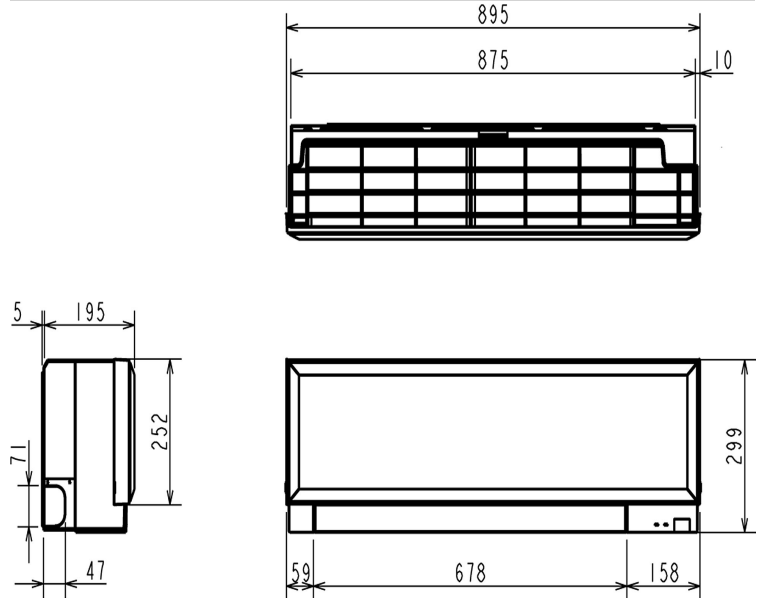

### INDOOR

Heating Capacity (kW) (nominal)	5.8 (1.6 - 7.5)
Cooling Capacity (kW) (nominal)	5 (1.4 - 5.4)
Heating Capacity (kW) (UK)	4.82 (1.33 - 6.23)
Cooling Capacity (kW) (UK)	4.96 (1.39 - 5.36)
SHF (nominal and UK)	0.71
COP / EER (nominal)	3.71 / 3.21
SCOP / SEER	4.5 / 7.2
Energy Efficiency Class - Heating / Cooling	A+ / A++
Airflow (m³/min) (Heating) - Si-Lo-Mi-Hi-SupHi	6.4 - 7.3 - 9 - 11.1 - 13.2
Airflow (m³/min) (Cooling) - Si-Lo-Mi-Hi-SupHi	5.8 - 6.8 - 7.9 - 9.3 - 11
Pipe Size Gas (mm [in])	12.7 (1/2)
Pipe Size Liquid (mm [in])	6.35 (1/4)
Sound Pressure Level (dBA) Heating - Si-Lo-Mi-Hi-SupHi	30 - 33 - 37 - 43 - 49
Sound Pressure Level (dBA) Cooling - Si-Lo-Mi-Hi-SupHi	30 - 33 - 36 - 40 - 43
Sound Power Level (dBA) Cooling	60
Dimensions (mm) Width x Depth x Height	895 x 195 x 299
Weight (kg)	11.5
Electrical Supply	FED BY OUTDOOR UNIT
Phase	SINGLE
Fuse Rating (BS88) - HRC (A)	6
Interconnecting Cable No. Cores	4

### OUTDOOR

Sound Pressure Level (dBA) Heating / Cooling	52 / 52
Sound Power Level (dBA) Cooling	65
Weight (kg)	54
Dimensions (mm) Width x Depth x Height	840 x 330 x 880
Electrical Supply	220-240V, 50HZ
Phase	SINGLE
System Power Input (kW) - Heating / Cooling (nominal)	1.565 / 1.56
System Power Input (kW) - Heating / Cooling (UK)	1.42 / 1.25
Starting Current (A)	7
System Running Current (A) [MAX] - Heating / Cooling	7 / 6.9 [12.4]
Fuse Rating (BS88) - HRC (A)	16
Mains Cable No. Cores	3
Max Pipe Length (m)	30
Max Height Difference (m)	15
Charge R410A (kg) - (pre charged length)	1.45 (7)

### DIMENSIONS

MSZ-EF50VEB