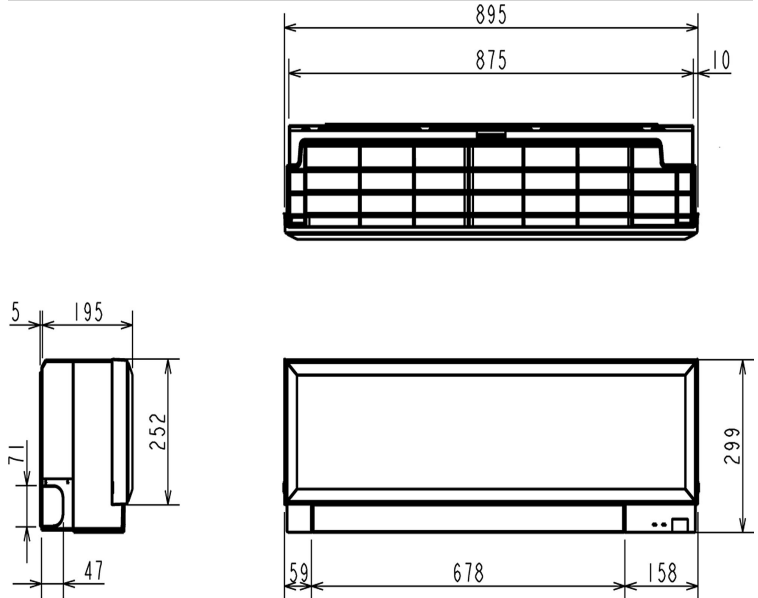

FEATURES

INDOOR

Heating Capacity (kW) (nominal)	5.8 (1.6 - 7.5)
Cooling Capacity (kW) (nominal)	5 (1.4 - 5.4)
Heating Capacity (kW) (UK)	4.82 (1.33 - 6.23)
Cooling Capacity (kW) (UK)	4.96 (1.39 - 5.36)
SHF (nominal and UK)	0.71
COP / EER (nominal)	3.71 / 3.21
SCOP / SEER	4.5 / 7.2
Energy Efficiency Class - Heating / Cooling	A+ / A++
Airflow (m³/min) (Heating) - Si-Lo-Mi-Hi-SupHi	6.4 - 7.3 - 9 - 11.1 - 13.2
Airflow (m³/min) (Cooling) - Si-Lo-Mi-Hi-SupHi	5.8 - 6.8 - 7.9 - 9.3 - 11
Pipe Size Gas (mm [in])	12.7 (1/2)
Pipe Size Liquid (mm [in])	6.35 (1/4)
Sound Pressure Level (dBA) Heating - Si-Lo-Mi-Hi-SupHi	30 - 33 - 37 - 43 - 49
Sound Pressure Level (dBA) Cooling - Si-Lo-Mi-Hi-SupHi	30 - 33 - 36 - 40 - 43
Sound Power Level (dBA) Cooling	60
Dimensions (mm) Width x Depth x Height	895 x 195 x 299
Weight (kg)	11.5
Electrical Supply	FED BY OUTDOOR UNIT
Phase	SINGLE
Fuse Rating (BS88) - HRC (A)	6
Interconnecting Cable No. Cores	4

OUTDOOR

Sound Pressure Level (dBA) Heating / Cooling	52 / 52
Sound Power Level (dBA) Cooling	65
Weight (kg)	54
Dimensions (mm) Width x Depth x Height	840 x 330 x 880
Electrical Supply	220-240V, 50HZ
Phase	SINGLE
System Power Input (kW) - Heating / Cooling (nominal)	1.565 / 1.56
System Power Input (kW) - Heating / Cooling (UK)	1.42 / 1.25
Starting Current (A)	7
System Running Current (A) [MAX] - Heating / Cooling	7 / 6.9 [12.4]
Fuse Rating (BS88) - HRC (A)	16
Mains Cable No. Cores	3
Max Pipe Length (m)	30
Max Height Difference (m)	15
Charge R410A (kg) - (pre charged length)	1.45 (7)

DIMENSIONS

MSZ-EF50VES

DIMENSIONS

MUZ-EF50VE