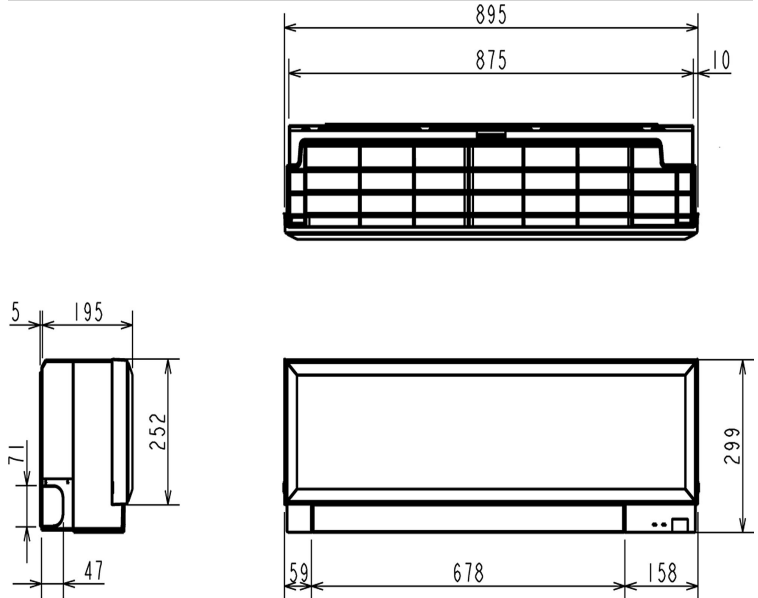

FEATURES

INDOOR

Heating Capacity (kW) (nominal)	5.8 (1.6 - 7.5)
Cooling Capacity (kW) (nominal)	5 (1.4 - 5.4)
Heating Capacity (kW) (UK)	4.82 (1.33 - 6.23)
Cooling Capacity (kW) (UK)	4.96 (1.39 - 5.36)
SHF (nominal and UK)	0.71
COP / EER (nominal)	3.71 / 3.21
SCOP / SEER	4.5 / 7.2
Energy Efficiency Class - Heating / Cooling	A+ / A++
Airflow (m³/min) (Heating) - Si-Lo-Mi-Hi-SupHi	6.4 - 7.3 - 9 - 11.1 - 13.2
Airflow (m³/min) (Cooling) - Si-Lo-Mi-Hi-SupHi	5.8 - 6.8 - 7.9 - 9.3 - 11
Pipe Size Gas (mm [in])	12.7 (1/2)
Pipe Size Liquid (mm [in])	6.35 (1/4)
Sound Pressure Level (dBA) Heating - Si-Lo-Mi-Hi-SupHi	30 - 33 - 37 - 43 - 49
Sound Pressure Level (dBA) Cooling - Si-Lo-Mi-Hi-SupHi	30 - 33 - 36 - 40 - 43
Sound Power Level (dBA) Cooling	60
Dimensions (mm) Width x Depth x Height	895 x 195 x 299
Weight (kg)	11.5
Electrical Supply	FED BY OUTDOOR UNIT
Phase	SINGLE
Fuse Rating (BS88) - HRC (A)	6
Interconnecting Cable No. Cores	4

OUTDOOR

Sound Pressure Level (dBA) Heating / Cooling	52 / 52
Sound Power Level (dBA) Cooling	65
Weight (kg)	54
Dimensions (mm) Width x Depth x Height	840 x 330 x 880
Electrical Supply	220-240V, 50HZ
Phase	SINGLE
System Power Input (kW) - Heating / Cooling (nominal)	1.565 / 1.56
System Power Input (kW) - Heating / Cooling (UK)	1.42 / 1.25
Starting Current (A)	7
System Running Current (A) [MAX] - Heating / Cooling	7 / 6.9 [12.4]
Fuse Rating (BS88) - HRC (A)	16
Mains Cable No. Cores	3
Max Pipe Length (m)	30
Max Height Difference (m)	15
Charge R410A (kg) - (pre charged length)	1.45 (7)

DIMENSIONS

MSZ-EF50VEW

DIMENSIONS

MUZ-EF50VE