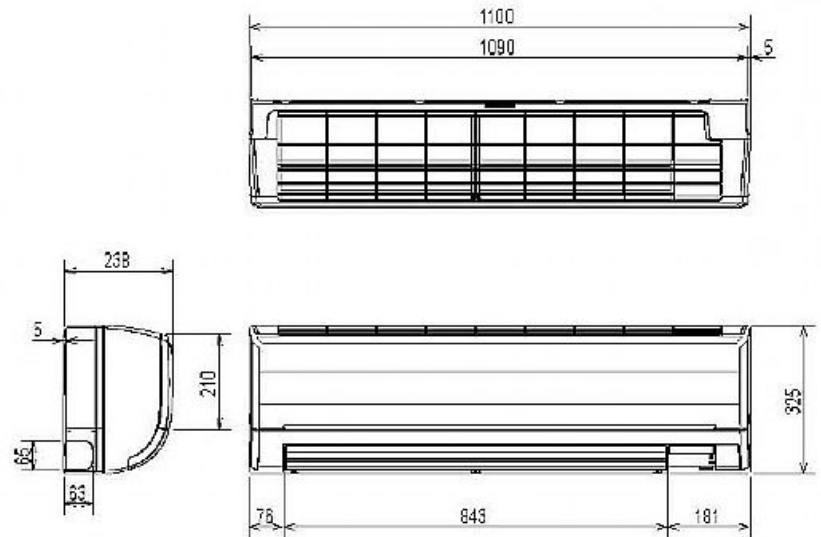

Product Details

MSZ-GE71VA Indoor Unit	
Capacity (kW):	
Heating (Nominal) (Low - High)	8.10 (2.20 - 9.90)
Cooling (Nominal) (Low - High)	7.10 (2.40 - 8.70)
Heating (UK) (Low - High)	6.75 (1.85 - 8.25)
Cooling (UK) (Low - High)	7.05 (2.40 - 8.65)
SHF R410A (Nominal)	0.78
COP / EER (Nominal)	3.83 / 3.33
Energy Label Heating / Cooling	A / A
Width - mm	1100
Depth - mm	238
Height - mm	325
Weight - kg	16
Airflow (m³/min) (Heating /Cooling) - Lo-Mi1-Mi2-Hi-SupHi	11.5-13.3-15.4-17.8-19.4 / 11.5-13.3-15.4-17.8-19.4
Noise (dBA) (Heating /Cooling) - Lo-Mi1-Mi2-Hi-SupHi	37-41-45-49-52 / 37-41-45-49-53
Pipe Size Gas mm (in)	15.88 (5/8)
Pipe Size Liquid mm (in)	9.52 (3/8)
Electrical Supply	Fed by Outdoor Unit
Phase	Single
Fuse Rating (BS88) - HRC (A)	6
Interconnecting Cable No. Cores	4

MUZ-GE71VA Outdoor Unit	
Width - mm	840
Depth - mm	330
Height - mm	880
Weight - kg	53
Noise (dBA) (Heating /Cooling)	55 / 55
Electrical Supply	220-240v, 50Hz
Phase	Single
Fuse Rating (BS88) - HRC (A)	20
SystemPower Input (kW) - Heating (Nominal)	2.11
SystemPower Input (kW) - Cooling (Nominal)	2.13
SystemPower Input (kW) - Heating (UK)	1.92
SystemPower Input (kW) - Cooling (UK)	1.704
Starting Current (A)	9.4
SystemRunning Current (A) - Heating / Cooling	9.4 / 9.3
Mains Cable No. Cores	3
Max Pipe Length (m)	30
Max Height Difference (m)	15
Charge (kg) - 10m	1.9

Dimensions

MSZ-GE71VA