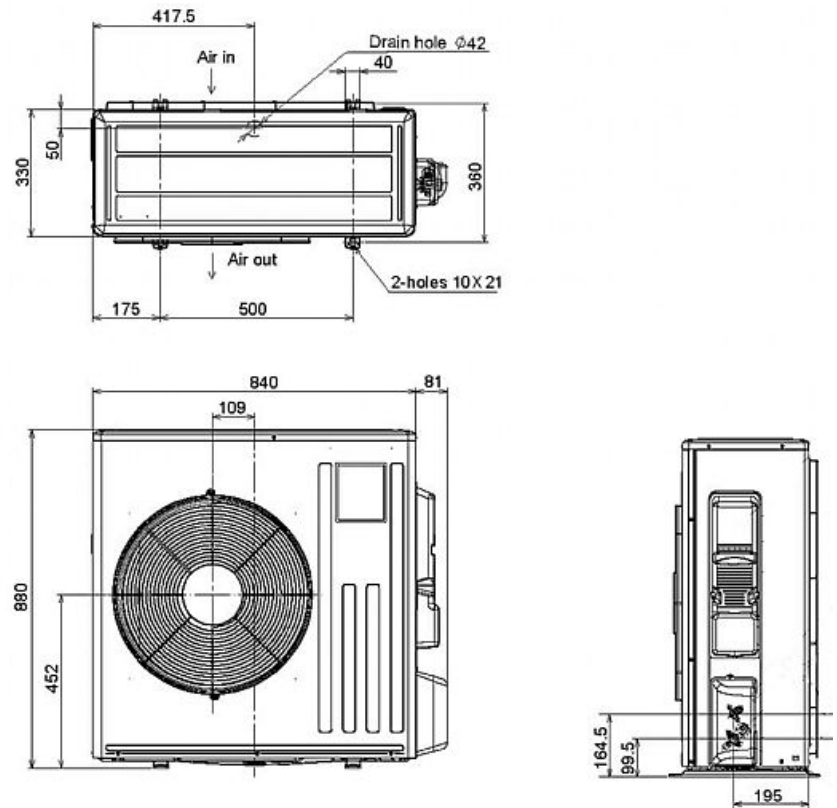

MUZ-GE71VA

Telephone: 01707 282880

Email: air.conditioning@meuk.mee.com Website: <http://www.mitsubishielectric.co.uk/aircon>

Mitsubishi Electric reserves the right to make any variation in technical specification to the equipment described, or to withdraw or replace products without prior notification or public announcement.

Tel:
Fax: