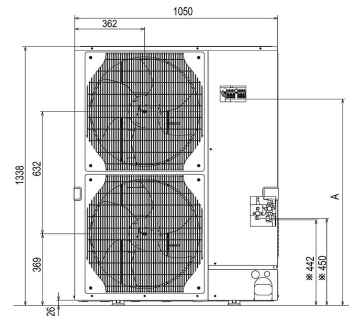

### INDOOR

Heating Capacity (kW) (nominal)	16.0 (5.7 - 18)
Cooling Capacity (kW) (nominal)	13.4 (6.2 - 15.3)
Heating Capacity (kW) (UK)	13.60 (4.85 - 15.3)
Cooling Capacity (kW) (UK)	12.3 (5.7 - 14.1)
SHF (nominal and UK)	0.84
COP / EER (nominal)	3.81 / 3.07
SCOP / SEER	3.6 / 4.2
Energy Efficiency Class - Heating / Cooling	N/A / N/A
Airflow (m <sup>3</sup> /min) Lo-Mi-Hi	32 - 39 - 46
Pipe Size Gas (mm [in])	15.88 (5/8")
Pipe Size Liquid (mm [in])	9.52 (3/8")
External Static Pressure (Pa) Lo-Mi-Mi2-Mi3-Hi	35 - 50 - 70 - 100 - 150
Sound Pressure Level (dBA) Lo-Mi-Hi	34 - 38 - 43
Sound Power Level (dBA) Cooling	66
Dimensions (mm) Width x Depth x Height	1600 x 732 x 250
Weight (kg)	47
Electrical Supply	FED BY OUTDOOR UNIT
Phase	SINGLE
Fuse Rating (BS88) - HRC (A)	6
Interconnecting Cable No. Cores	4

### OUTDOOR

Sound Pressure Level (dBA) Heating / Cooling	52 / 50
Sound Power Level (dBA) Cooling	70
Weight (kg)	132
Dimensions (mm) Width x Depth x Height	1050 x (330+30) x 1338
Electrical Supply	380-415V, 50HZ
Phase	THREE
System Power Input (kW) - Heating / Cooling (nominal)	4.20 / 4.36
System Power Input (kW) - Heating / Cooling (UK)	3.88 / 3.57
Starting Current (A)	4
System Running Current (A) [MAX] - Heating / Cooling	9.63 / 9.21 [13.8]
Fuse Rating (BS88) - HRC (A)	16
Mains Cable No. Cores	5
Max Pipe Length (m)	75
Max Height Difference (m)	30
Charge R410A (kg) - Pre charged length (m)	5 - 30

### DIMENSIONS

PEAD-RP140JAQ

Front View >

Rear View >

Upper View >

Side View >

### DIMENSIONS

PUHZ-ZRP140YKA

Upper View >

Front View >

Right Side View >