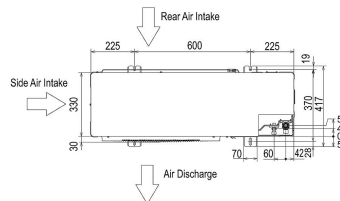

### INDOOR

Heating Capacity (kW) (nominal)	16.0 (5.7 - 18)
Cooling Capacity (kW) (nominal)	13.4 (6.2 - 15.3)
Heating Capacity (kW) (UK)	13.60 (4.85 - 15.3)
Cooling Capacity (kW) (UK)	12.3 (5.7 - 14.1)
SHF (nominal and UK)	0.84
COP / EER (nominal)	3.81 / 3.07
SCOP / SEER	3.6 / 4.2
Energy Efficiency Class - Heating / Cooling	N/A / N/A
Airflow (m <sup>3</sup> /min) Lo-Mi-Hi	32 - 39 - 46
Pipe Size Gas (mm [in])	15.88 (5/8")
Pipe Size Liquid (mm [in])	9.52 (3/8")
External Static Pressure (Pa) Lo-Mi-Mi2-Mi3-Hi	35 - 50 - 70 - 100 - 150
Sound Pressure Level (dBA) Lo-Mi-Hi	34 - 38 - 43
Sound Power Level (dBA) Cooling	66
Dimensions (mm) Width x Depth x Height	1600 x 732 x 250
Weight (kg)	47
Electrical Supply	FED BY OUTDOOR UNIT
Phase	SINGLE
Fuse Rating (BS88) - HRC (A)	6
Interconnecting Cable No. Cores	4

### OUTDOOR

Sound Pressure Level (dBA) Heating / Cooling	52 / 50
Sound Power Level (dBA) Cooling	70
Weight (kg)	132
Dimensions (mm) Width x Depth x Height	1050 x (330+30) x 1338
Electrical Supply	380-415V, 50HZ
Phase	THREE
System Power Input (kW) - Heating / Cooling (nominal)	4.20 / 4.36
System Power Input (kW) - Heating / Cooling (UK)	3.88 / 3.57
Starting Current (A)	4
System Running Current (A) [MAX] - Heating / Cooling	9.63 / 9.21 [13.8]
Fuse Rating (BS88) - HRC (A)	16
Mains Cable No. Cores	5
Max Pipe Length (m)	75
Max Height Difference (m)	30
Charge R410A (kg) - Pre charged length (m)	5 - 30

### DIMENSIONS

PEAD-RP140JAQ

Front View >

Rear View >

Upper View >

Side View >

### DIMENSIONS

PUHZ-ZRP140YKA

Upper View >

Front View >

Right Side View >