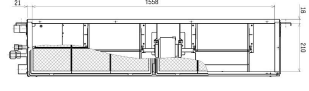

### INDOOR

Heating Capacity (kW) (nominal)	16.0 (5.7 - 18)
Cooling Capacity (kW) (nominal)	13.4 (6.2 - 15.3)
Heating Capacity (kW) (UK)	13.60 (4.85 - 15.3)
Cooling Capacity (kW) (UK)	12.3 (5.7 - 14.1)
SHF (nominal and UK)	0.84
COP / EER (nominal)	3.81 / 3.07
SCOP / SEER	3.6 / 4.2
Energy Efficiency Class - Heating / Cooling	N/A / N/A
Airflow (m <sup>3</sup> /min) Lo-Mi-Hi	32 - 39 - 46
Pipe Size Gas (mm [in])	15.88 (5/8")
Pipe Size Liquid (mm [in])	9.52 (3/8")
External Static Pressure (Pa) Lo-Mi-Mi2-Mi3-Hi	35 - 50 - 70 - 100 - 150
Sound Pressure Level (dBA) Lo-Mi-Hi	34 - 38 - 43
Sound Power Level (dBA) Cooling	66
Dimensions (mm) Width x Depth x Height	1600 x 732 x 250
Weight (kg)	47
Electrical Supply	FED BY OUTDOOR UNIT
Phase	SINGLE
Fuse Rating (BS88) - HRC (A)	6
Interconnecting Cable No. Cores	4

### OUTDOOR

Sound Pressure Level (dBA) Heating / Cooling	52 / 50
Sound Power Level (dBA) Cooling	70
Weight (kg)	132
Dimensions (mm) Width x Depth x Height	1050 x (330+30) x 1338
Electrical Supply	380-415V, 50HZ
Phase	THREE
System Power Input (kW) - Heating / Cooling (nominal)	4.20 / 4.36
System Power Input (kW) - Heating / Cooling (UK)	3.88 / 3.57
Starting Current (A)	4
System Running Current (A) [MAX] - Heating / Cooling	9.63 / 9.21 [13.8]
Fuse Rating (BS88) - HRC (A)	16
Mains Cable No. Cores	5
Max Pipe Length (m)	75
Max Height Difference (m)	30
Charge R410A (kg) - Pre charged length (m)	5 - 30

### DIMENSIONS

PEAD-RP140JAQ

Front View >

Rear View >

Upper View >

Side View >

### DIMENSIONS

PUHZ-ZRP140YKA

Upper View >

Front View >

Right Side View >