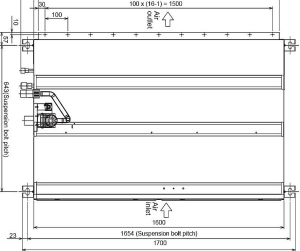

### INDOOR

Heating Capacity (kW) (nominal)	16.0 (5.7 - 18)
Cooling Capacity (kW) (nominal)	13.4 (6.2 - 15.3)
Heating Capacity (kW) (UK)	13.60 (4.85 - 15.3)
Cooling Capacity (kW) (UK)	12.3 (5.7 - 14.1)
SHF (nominal and UK)	0.84
COP / EER (nominal)	3.81 / 3.07
SCOP / SEER	3.6 / 4.2
Energy Efficiency Class - Heating / Cooling	N/A / N/A
Airflow (m <sup>3</sup> /min) Lo-Mi-Hi	32 - 39 - 46
Pipe Size Gas (mm [in])	15.88 (5/8")
Pipe Size Liquid (mm [in])	9.52 (3/8")
External Static Pressure (Pa) Lo-Mi-Mi2-Mi3-Hi	35 - 50 - 70 - 100 - 150
Sound Pressure Level (dBA) Lo-Mi-Hi	34 - 38 - 43
Sound Power Level (dBA) Cooling	66
Dimensions (mm) Width x Depth x Height	1600 x 732 x 250
Weight (kg)	47
Electrical Supply	FED BY OUTDOOR UNIT
Phase	SINGLE
Fuse Rating (BS88) - HRC (A)	6
Interconnecting Cable No. Cores	4

### OUTDOOR

Sound Pressure Level (dBA) Heating / Cooling	52 / 50
Sound Power Level (dBA) Cooling	70
Weight (kg)	132
Dimensions (mm) Width x Depth x Height	1050 x (330+30) x 1338
Electrical Supply	380-415V, 50HZ
Phase	THREE
System Power Input (kW) - Heating / Cooling (nominal)	4.20 / 4.36
System Power Input (kW) - Heating / Cooling (UK)	3.88 / 3.57
Starting Current (A)	4
System Running Current (A) [MAX] - Heating / Cooling	9.63 / 9.21 [13.8]
Fuse Rating (BS88) - HRC (A)	16
Mains Cable No. Cores	5
Max Pipe Length (m)	75
Max Height Difference (m)	30
Charge R410A (kg) - Pre charged length (m)	5 - 30

### DIMENSIONS

PEAD-RP140JAQ

Front View >

Rear View >

Upper View >

Side View >

### DIMENSIONS

PUHZ-ZRP140YKA

Upper View >

Front View >

Right Side View >