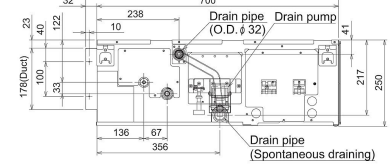

### INDOOR

Heating Capacity (kW) (nominal)	16.0 (5.7 - 18)
Cooling Capacity (kW) (nominal)	13.4 (6.2 - 15.3)
Heating Capacity (kW) (UK)	13.60 (4.85 - 15.3)
Cooling Capacity (kW) (UK)	12.3 (5.7 - 14.1)
SHF (nominal and UK)	0.84
COP / EER (nominal)	3.81 / 3.07
SCOP / SEER	3.6 / 4.2
Energy Efficiency Class - Heating / Cooling	N/A / N/A
Airflow (m <sup>3</sup> /min) Lo-Mi-Hi	32 - 39 - 46
Pipe Size Gas (mm [in])	15.88 (5/8")
Pipe Size Liquid (mm [in])	9.52 (3/8")
External Static Pressure (Pa) Lo-Mi-Mi2-Mi3-Hi	35 - 50 - 70 - 100 - 150
Sound Pressure Level (dBA) Lo-Mi-Hi	34 - 38 - 43
Sound Power Level (dBA) Cooling	66
Dimensions (mm) Width x Depth x Height	1600 x 732 x 250
Weight (kg)	47
Electrical Supply	FED BY OUTDOOR UNIT
Phase	SINGLE
Fuse Rating (BS88) - HRC (A)	6
Interconnecting Cable No. Cores	4

### OUTDOOR

Sound Pressure Level (dBA) Heating / Cooling	52 / 50
Sound Power Level (dBA) Cooling	70
Weight (kg)	132
Dimensions (mm) Width x Depth x Height	1050 x (330+30) x 1338
Electrical Supply	380-415V, 50HZ
Phase	THREE
System Power Input (kW) - Heating / Cooling (nominal)	4.20 / 4.36
System Power Input (kW) - Heating / Cooling (UK)	3.88 / 3.57
Starting Current (A)	4
System Running Current (A) [MAX] - Heating / Cooling	9.63 / 9.21 [13.8]
Fuse Rating (BS88) - HRC (A)	16
Mains Cable No. Cores	5
Max Pipe Length (m)	75
Max Height Difference (m)	30
Charge R410A (kg) - Pre charged length (m)	5 - 30

### DIMENSIONS

PEAD-RP140JAQ

Front View >

Rear View >

Upper View >

Side View >

### DIMENSIONS

PUHZ-ZRP140YKA

Upper View >

Front View >

Right Side View >